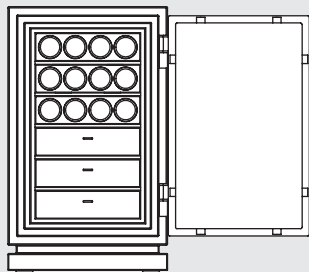

Liberty 1

Each regular drawer can be split in two flat drawers

Liberty 2

Each regular drawer can be split in two flat drawers

LIBERTY

CONFIGURATIONS

Dimensions Liberty 3

Height:	91 cm (35.83")
Width:	66 cm (25.98")
Depth:	55 cm (21.65")
Weight: approx.	500 kg (1,103 lbs)

Liberty 3

Version 1

Version 2

Version 3

Version 4

Version 5

Version 6

Version 7

Each regular drawer can be split in two flat drawers

LIBERTY

CONFIGURATIONS

Dimensions	Liberty 4	Liberty 5
Height:	111 cm (43.70")	161 cm (63.39")
Width:	66 cm (25.98")	71 cm (27.95")
Depth:	55 cm (21.65")	60 cm (23.62")
Weight: approx.	560 kg (1,235 lbs)	910 kg (2,007 lbs)