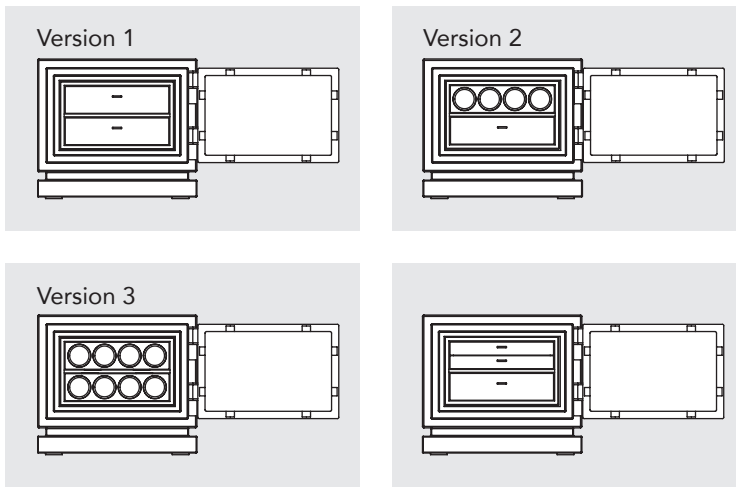

LIBERTY

CONFIGURATIONS

Dimensions	Liberty 1	Liberty 2
Height:	53 cm (20.87")	71 cm (27.95")
Width:	56 cm (22.05")	66 cm (25.98")
Depth:	55 cm (21.65")	55 cm (21.65")
Weight: approx.	310 kg (684 lbs)	425 kg (937 lbs)

Liberty 1

Each regular drawer can be split in two flat drawers

Liberty 2

Each regular drawer can be split in two flat drawers

LIBERTY

CONFIGURATIONS

Dimensions Liberty 3

Height:	91 cm (35.83")
Width:	66 cm (25.98")
Depth:	55 cm (21.65")
Weight: approx.	500 kg (1,103 lbs)

Each regular drawer can be split in two flat drawers

LIBERTY

CONFIGURATIONS

Dimensions	Liberty 4	Liberty 5
Height:	111 cm (43.70")	161 cm (63.39")
Width:	66 cm (25.98")	71 cm (27.95")
Depth:	55 cm (21.65")	60 cm (23.62")
Weight: approx.	560 kg (1,235 lbs)	910 kg (2,007 lbs)