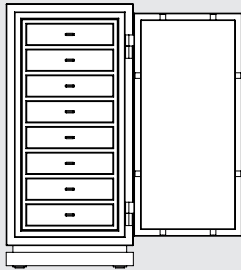

LIBERTY

CONFIGURATIONS

Dimensions	Liberty 4	Liberty 5
Height:	111 cm (43.70")	161 cm (63.39")
Width:	66 cm (25.98")	71 cm (27.95")
Depth:	55 cm (21.65")	60 cm (23.62")
Weight: approx.	560 kg (1,235 lbs)	910 kg (2,007 lbs)

Liberty 4

Version 1