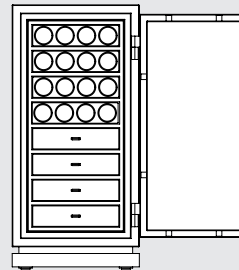

Each regular drawer can be split in two flat drawers

LIBERTY

CONFIGURATIONS

Dimensions	Liberty 4	Liberty 5
Height:	111 cm (43.70")	161 cm (63.39")
Width:	66 cm (25.98")	71 cm (27.95")
Depth:	55 cm (21.65")	60 cm (23.62")
Weight: approx.	560 kg (1,235 lbs)	910 kg (2,007 lbs)

Liberty 4

Version 1

Version 2

Version 3

Version 4

Version 5

Version 6

Version 7

Version 8

Version 9

Each regular drawer can be split in two flat drawers

LIBERTY

CONFIGURATIONS

Liberty 5

Each regular drawer can be split in two flat drawers