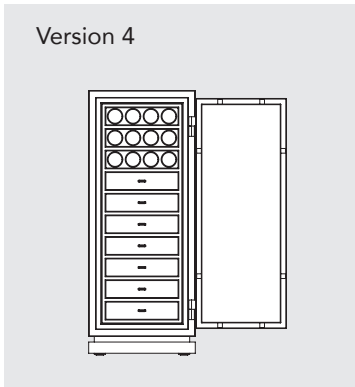

Each regular drawer can be split in two flat drawers

LIBERTY

CONFIGURATIONS

Dimensions	Liberty 4	Liberty 5
Height:	111 cm (43.70")	161 cm (63.39")
Width:	66 cm (25.98")	71 cm (27.95")
Depth:	55 cm (21.65")	60 cm (23.62")
Weight: approx.	560 kg (1,235 lbs)	910 kg (2,007 lbs)

Version 8

Version 9

Each regular drawer can be split in two flat drawers

LIBERTY

CONFIGURATIONS

Liberty 5

Each regular drawer can be split in two flat drawers