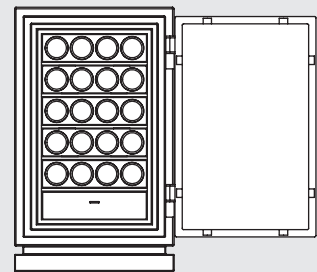

Liberty 1

Each regular drawer can be split in two flat drawers

Liberty 2

Each regular drawer can be split in two flat drawers

LIBERTY

CONFIGURATIONS

Dimensions Liberty 3

Height:	91 cm (35.83")
Width:	66 cm (25.98")
Depth:	55 cm (21.65")
Weight: approx.	500 kg (1,103 lbs)

Liberty 3

Version 1

Version 2

Version 3

Version 4

Version 5

Version 6

Version 7

Each regular drawer can be split in two flat drawers

LIBERTY

CONFIGURATIONS

Dimensions	Liberty 4	Liberty 5
Height:	111 cm (43.70")	161 cm (63.39")
Width:	66 cm (25.98")	71 cm (27.95")
Depth:	55 cm (21.65")	60 cm (23.62")
Weight: approx.	560 kg (1,235 lbs)	910 kg (2,007 lbs)