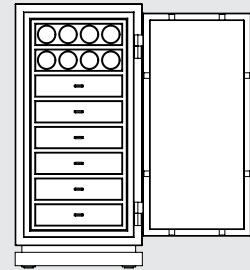

Each regular drawer can be split in two flat drawers

LIBERTY

CONFIGURATIONS

Dimensions	Liberty 4	Liberty 5
Height:	111 cm (43.70")	161 cm (63.39")
Width:	66 cm (25.98")	71 cm (27.95")
Depth:	55 cm (21.65")	60 cm (23.62")
Weight: approx.	560 kg (1,235 lbs)	910 kg (2,007 lbs)

Liberty 4

Version 1

Version 2

Version 3

Version 4

Version 5

Version 6

Version 7

Version 8

Version 9

Each regular drawer can be split in two flat drawers

LIBERTY

CONFIGURATIONS

Liberty 5

Each regular drawer can be split in two flat drawers