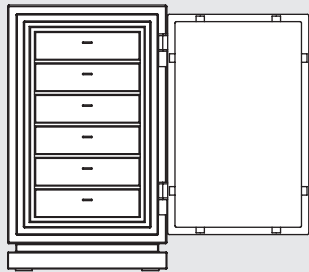

LIBERTY

CONFIGURATIONS

Dimensions	Liberty 1	Liberty 2
Height:	53 cm (20.87")	71 cm (27.95")
Width:	56 cm (22.05")	66 cm (25.98")
Depth:	55 cm (21.65")	55 cm (21.65")
Weight: approx.	310 kg (684 lbs)	425 kg (937 lbs)

Liberty 1

Each regular drawer can be split in two flat drawers

Liberty 2

Each regular drawer can be split in two flat drawers

LIBERTY

CONFIGURATIONS

Dimensions Liberty 3

Height:	91 cm (35.83")
Width:	66 cm (25.98")
Depth:	55 cm (21.65")
Weight: approx.	500 kg (1,103 lbs)

Liberty 3

Version 1

Version 2

Version 3

Version 4

Version 5

Version 6

Version 7

Each regular drawer can be split in two flat drawers

LIBERTY

CONFIGURATIONS

Dimensions	Liberty 4	Liberty 5
Height:	111 cm (43.70")	161 cm (63.39")
Width:	66 cm (25.98")	71 cm (27.95")
Depth:	55 cm (21.65")	60 cm (23.62")
Weight: approx.	560 kg (1,235 lbs)	910 kg (2,007 lbs)