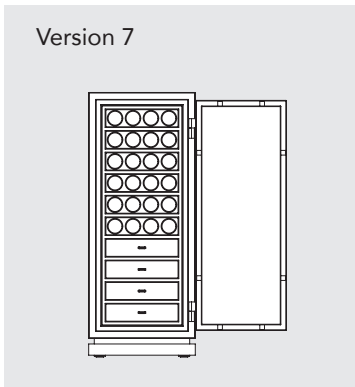

Each regular drawer can be split in two flat drawers

LIBERTY

CONFIGURATIONS

Dimensions	Liberty 4	Liberty 5
Height:	111 cm (43.70")	161 cm (63.39")
Width:	66 cm (25.98")	71 cm (27.95")
Depth:	55 cm (21.65")	60 cm (23.62")
Weight: approx.	560 kg (1,235 lbs)	910 kg (2,007 lbs)

Version 8

Version 9

Each regular drawer can be split in two flat drawers

LIBERTY

CONFIGURATIONS

Liberty 5

Each regular drawer can be split in two flat drawers