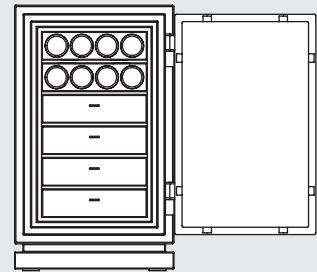

Liberty 1

Each regular drawer can be split in two flat drawers

Liberty 2

Each regular drawer can be split in two flat drawers

LIBERTY

CONFIGURATIONS

Dimensions Liberty 3

Height:	91 cm (35.83")
Width:	66 cm (25.98")
Depth:	55 cm (21.65")
Weight: approx.	500 kg (1,103 lbs)

Liberty 3

Version 1

Version 2

Version 3

Version 4

Version 5

Version 6

Version 7

Each regular drawer can be split in two flat drawers

LIBERTY

CONFIGURATIONS

Dimensions	Liberty 4	Liberty 5
Height:	111 cm (43.70")	161 cm (63.39")
Width:	66 cm (25.98")	71 cm (27.95")
Depth:	55 cm (21.65")	60 cm (23.62")
Weight: approx.	560 kg (1,235 lbs)	910 kg (2,007 lbs)