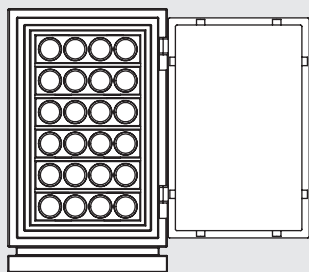

LIBERTY

CONFIGURATIONS

Dimensions	Liberty 1	Liberty 2
Height:	53 cm (20.87")	71 cm (27.95")
Width:	56 cm (22.05")	66 cm (25.98")
Depth:	55 cm (21.65")	55 cm (21.65")
Weight: approx.	310 kg (684 lbs)	425 kg (937 lbs)

Liberty 1

Each regular drawer can be split in two flat drawers

Liberty 2

Each regular drawer can be split in two flat drawers

LIBERTY

CONFIGURATIONS

Dimensions Liberty 3

Height:	91 cm (35.83")
Width:	66 cm (25.98")
Depth:	55 cm (21.65")
Weight: approx.	500 kg (1,103 lbs)

Liberty 3

Version 1

Version 2

Version 3

Version 4

Version 5

Version 6

Version 7

Each regular drawer can be split in two flat drawers

LIBERTY

CONFIGURATIONS

Dimensions	Liberty 4	Liberty 5
Height:	111 cm (43.70")	161 cm (63.39")
Width:	66 cm (25.98")	71 cm (27.95")
Depth:	55 cm (21.65")	60 cm (23.62")
Weight: approx.	560 kg (1,235 lbs)	910 kg (2,007 lbs)