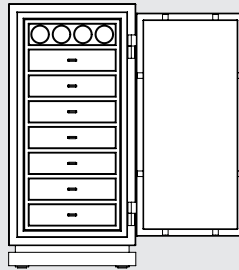

LIBERTY

CONFIGURATIONS

Dimensions	Liberty 4	Liberty 5
Height:	111 cm (43.70")	161 cm (63.39")
Width:	66 cm (25.98")	71 cm (27.95")
Depth:	55 cm (21.65")	60 cm (23.62")
Weight: approx.	560 kg (1,235 lbs)	910 kg (2,007 lbs)

Liberty 4

Version 2

Each regular drawer can be split in two flat drawers