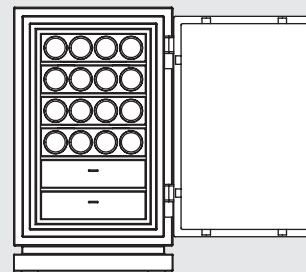

LIBERTY

CONFIGURATIONS

Dimensions	Liberty 1	Liberty 2
Height:	53 cm (20.87")	71 cm (27.95")
Width:	56 cm (22.05")	66 cm (25.98")
Depth:	55 cm (21.65")	55 cm (21.65")
Weight: approx.	310 kg (684 lbs)	425 kg (937 lbs)

Liberty 1

Each regular drawer can be split in two flat drawers

Liberty 2

Each regular drawer can be split in two flat drawers

LIBERTY

CONFIGURATIONS

Dimensions Liberty 3

Height:	91 cm (35.83")
Width:	66 cm (25.98")
Depth:	55 cm (21.65")
Weight: approx.	500 kg (1,103 lbs)

Liberty 3

Version 1

Version 2

Version 3

Version 4

Version 5

Version 6

Version 7

Each regular drawer can be split in two flat drawers

LIBERTY

CONFIGURATIONS

Dimensions	Liberty 4	Liberty 5
Height:	111 cm (43.70")	161 cm (63.39")
Width:	66 cm (25.98")	71 cm (27.95")
Depth:	55 cm (21.65")	60 cm (23.62")
Weight: approx.	560 kg (1,235 lbs)	910 kg (2,007 lbs)