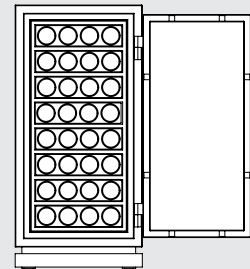

Each regular drawer can be split in two flat drawers

LIBERTY

CONFIGURATIONS

Dimensions	Liberty 4	Liberty 5
Height:	111 cm (43.70")	161 cm (63.39")
Width:	66 cm (25.98")	71 cm (27.95")
Depth:	55 cm (21.65")	60 cm (23.62")
Weight: approx.	560 kg (1,235 lbs)	910 kg (2,007 lbs)

Liberty 4

Version 1

Version 2

Version 3

Version 4

Version 5

Version 6

Version 7

Version 8

Version 9

Each regular drawer can be split in two flat drawers

LIBERTY

CONFIGURATIONS

Liberty 5

Each regular drawer can be split in two flat drawers