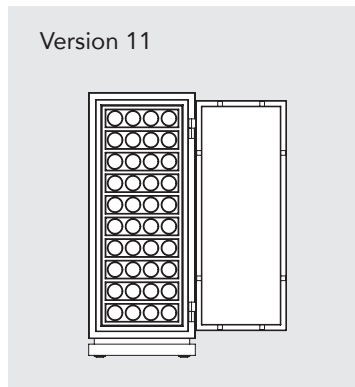

Each regular drawer can be split in two flat drawers

LIBERTY

CONFIGURATIONS

Dimensions	Liberty 4	Liberty 5
Height:	111 cm (43.70")	161 cm (63.39")
Width:	66 cm (25.98")	71 cm (27.95")
Depth:	55 cm (21.65")	60 cm (23.62")
Weight: approx.	560 kg (1,235 lbs)	910 kg (2,007 lbs)

Version 8

Version 9

Each regular drawer can be split in two flat drawers

LIBERTY

CONFIGURATIONS

Liberty 5

Each regular drawer can be split in two flat drawers