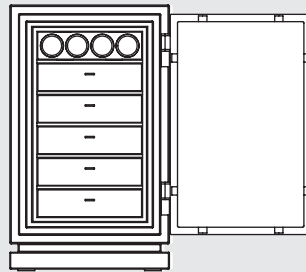

LIBERTY

CONFIGURATIONS

Dimensions	Liberty 1	Liberty 2
Height:	53 cm (20.87")	71 cm (27.95")
Width:	56 cm (22.05")	66 cm (25.98")
Depth:	55 cm (21.65")	55 cm (21.65")
Weight: approx.	310 kg (684 lbs)	425 kg (937 lbs)

Liberty 1

Each regular drawer can be split in two flat drawers

Liberty 2

Each regular drawer can be split in two flat drawers

LIBERTY

CONFIGURATIONS

Dimensions Liberty 3

Height:	91 cm (35.83")
Width:	66 cm (25.98")
Depth:	55 cm (21.65")
Weight: approx.	500 kg (1,103 lbs)

Liberty 3

Version 1

Version 2

Version 3

Version 4

Version 5

Version 6

Version 7

Each regular drawer can be split in two flat drawers

LIBERTY

CONFIGURATIONS

Dimensions	Liberty 4	Liberty 5
Height:	111 cm (43.70")	161 cm (63.39")
Width:	66 cm (25.98")	71 cm (27.95")
Depth:	55 cm (21.65")	60 cm (23.62")
Weight: approx.	560 kg (1,235 lbs)	910 kg (2,007 lbs)