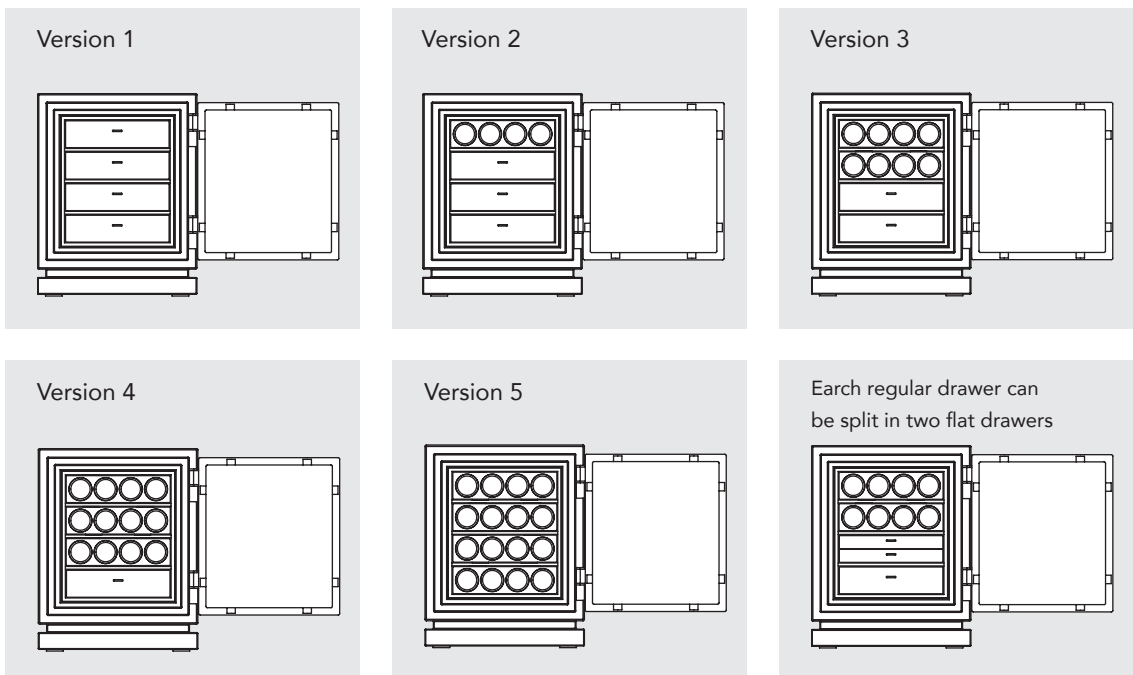

LIBERTY

CONFIGURATIONS

Dimensions	Liberty 1	Liberty 2
Height:	53 cm (20.87")	71 cm (27.95")
Width:	56 cm (22.05")	66 cm (25.98")
Depth:	55 cm (21.65")	55 cm (21.65")
Weight: approx.	310 kg (684 lbs)	425 kg (937 lbs)

Liberty 1

Each regular drawer can be split in two flat drawers

Liberty 2

Each regular drawer can be split in two flat drawers

LIBERTY

CONFIGURATIONS

Dimensions Liberty 3

Height:	91 cm (35.83")
Width:	66 cm (25.98")
Depth:	55 cm (21.65")
Weight: approx.	500 kg (1,103 lbs)

Each regular drawer can be split in two flat drawers

LIBERTY

CONFIGURATIONS

Dimensions	Liberty 4	Liberty 5
Height:	111 cm (43.70")	161 cm (63.39")
Width:	66 cm (25.98")	71 cm (27.95")
Depth:	55 cm (21.65")	60 cm (23.62")
Weight: approx.	560 kg (1,235 lbs)	910 kg (2,007 lbs)