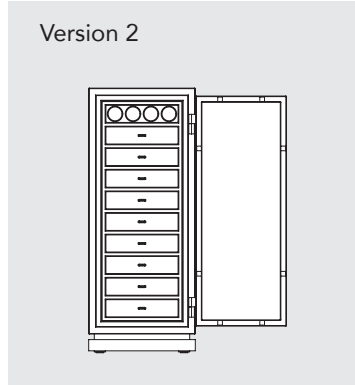

Each regular drawer can be split in two flat drawers

LIBERTY

CONFIGURATIONS

Dimensions	Liberty 4	Liberty 5
Height:	111 cm (43.70")	161 cm (63.39")
Width:	66 cm (25.98")	71 cm (27.95")
Depth:	55 cm (21.65")	60 cm (23.62")
Weight: approx.	560 kg (1,235 lbs)	910 kg (2,007 lbs)

Version 8

Version 9

Each regular drawer can be split in two flat drawers

LIBERTY

CONFIGURATIONS

Liberty 5

Each regular drawer can be split in two flat drawers