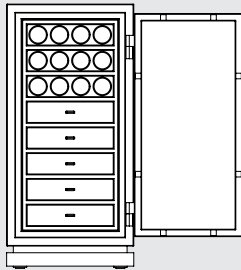

Each regular drawer can be split in two flat drawers

LIBERTY

CONFIGURATIONS

Dimensions	Liberty 4	Liberty 5
Height:	111 cm (43.70")	161 cm (63.39")
Width:	66 cm (25.98")	71 cm (27.95")
Depth:	55 cm (21.65")	60 cm (23.62")
Weight: approx.	560 kg (1,235 lbs)	910 kg (2,007 lbs)

Liberty 4

Version 1

Version 2

Version 3

Version 4

Version 5

Version 6

Version 7