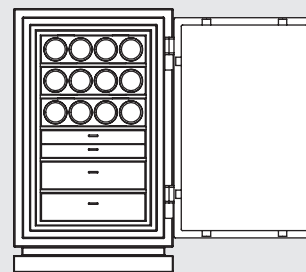

LIBERTY

CONFIGURATIONS

Dimensions	Liberty 1	Liberty 2
Height:	53 cm (20.87")	71 cm (27.95")
Width:	56 cm (22.05")	66 cm (25.98")
Depth:	55 cm (21.65")	55 cm (21.65")
Weight: approx.	310 kg (684 lbs)	425 kg (937 lbs)

Liberty 1

Each regular drawer can be split in two flat drawers

Liberty 2

Each regular drawer can be split in two flat drawers

LIBERTY

CONFIGURATIONS

Dimensions Liberty 3

Height:	91 cm (35.83")
Width:	66 cm (25.98")
Depth:	55 cm (21.65")
Weight: approx.	500 kg (1,103 lbs)

Liberty 3

Version 1

Version 2

Version 3

Version 4

Version 5

Version 6

Version 7

Each regular drawer can be split in two flat drawers

LIBERTY

CONFIGURATIONS

Dimensions	Liberty 4	Liberty 5
Height:	111 cm (43.70")	161 cm (63.39")
Width:	66 cm (25.98")	71 cm (27.95")
Depth:	55 cm (21.65")	60 cm (23.62")
Weight: approx.	560 kg (1,235 lbs)	910 kg (2,007 lbs)