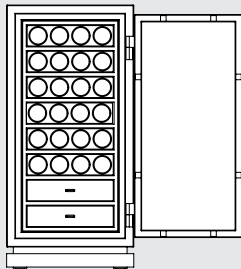

Each regular drawer can be split in two flat drawers

LIBERTY

CONFIGURATIONS

Dimensions	Liberty 4	Liberty 5
Height:	111 cm (43.70")	161 cm (63.39")
Width:	66 cm (25.98")	71 cm (27.95")
Depth:	55 cm (21.65")	60 cm (23.62")
Weight: approx.	560 kg (1,235 lbs)	910 kg (2,007 lbs)

Liberty 4

Version 1

Version 2

Version 3

Version 4

Version 5

Version 6

Version 7

Version 8

Version 9

Each regular drawer can be split in two flat drawers

LIBERTY

CONFIGURATIONS

Liberty 5

Each regular drawer can be split in two flat drawers