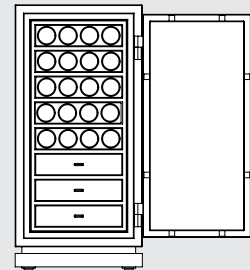

Each regular drawer can be split in two flat drawers

LIBERTY

CONFIGURATIONS

Dimensions	Liberty 4	Liberty 5
Height:	111 cm (43.70")	161 cm (63.39")
Width:	66 cm (25.98")	71 cm (27.95")
Depth:	55 cm (21.65")	60 cm (23.62")
Weight: approx.	560 kg (1,235 lbs)	910 kg (2,007 lbs)

Liberty 4

Version 1

Version 2

Version 3

Version 4

Version 5

Version 6

Version 7

Version 8

Version 9

Each regular drawer can be split in two flat drawers

LIBERTY

CONFIGURATIONS

Liberty 5

Each regular drawer can be split in two flat drawers