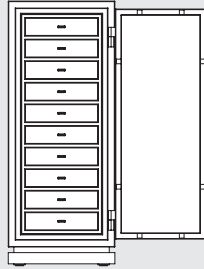

Each regular drawer can be split in two flat drawers

LIBERTY

CONFIGURATIONS

Dimensions	Liberty 4		Liberty 5	
Height:	119 cm	(46.85")	142 cm	(55.91")
Width:	58 cm	(22.83")	58 cm	(22.83")
Depth:	52 cm	(20.47")	52 cm	(20.47")
Weight: approx.	330 kg	(728 lbs)	375 kg	(827 lbs)

Version 8

Version 9

Each regular drawer can be split in two flat drawers

LIBERTY

CONFIGURATIONS

Liberty 5

Version 1

Version 2