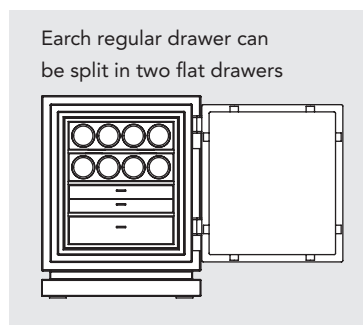

LIBERTY

CONFIGURATIONS

Dimensions	Liberty 1		Liberty 2	
Height:	51 cm	(20.08")	74 cm	(29.13")
Width:	58 cm	(22.83")	58 cm	(22.83")
Depth:	52 cm	(20.47")	52 cm	(20.47")
Weight: approx.	150 kg	(330 lbs)	195 kg	(430 lbs)

Liberty 1

Each regular drawer can be split in two flat drawers

Liberty 2

LIBERTY

CONFIGURATIONS

Dimensions Liberty 3

Height:	96 cm	(37.80")
Width:	58 cm	(22.83")
Depth:	52 cm	(20.47")
Weight: approx.	245 kg	(540 lbs)

Each regular drawer can be split in two flat drawers

LIBERTY

CONFIGURATIONS

Dimensions	Liberty 4		Liberty 5	
Height:	119 cm	(46.85")	142 cm	(55.91")
Width:	58 cm	(22.83")	58 cm	(22.83")
Depth:	52 cm	(20.47")	52 cm	(20.47")
Weight: approx.	330 kg	(728 lbs)	375 kg	(827 lbs)