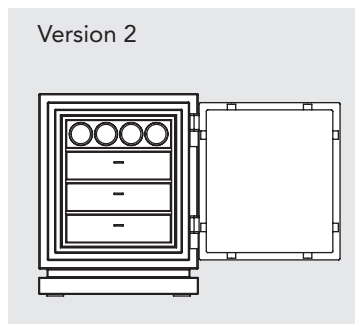

LIBERTY

CONFIGURATIONS

Dimensions	Liberty 1		Liberty 2	
Height:	51 cm	(20.08")	74 cm	(29.13")
Width:	58 cm	(22.83")	58 cm	(22.83")
Depth:	52 cm	(20.47")	52 cm	(20.47")
Weight: approx.	150 kg	(330 lbs)	195 kg	(430 lbs)

Liberty 1

Each regular drawer can be split in two flat drawers

Liberty 2

LIBERTY

CONFIGURATIONS

Dimensions Liberty 3

Height:	96 cm	(37.80")
Width:	58 cm	(22.83")
Depth:	52 cm	(20.47")
Weight: approx.	245 kg	(540 lbs)

Each regular drawer can be split in two flat drawers

LIBERTY

CONFIGURATIONS

Dimensions	Liberty 4		Liberty 5	
Height:	119 cm	(46.85")	142 cm	(55.91")
Width:	58 cm	(22.83")	58 cm	(22.83")
Depth:	52 cm	(20.47")	52 cm	(20.47")
Weight: approx.	330 kg	(728 lbs)	375 kg	(827 lbs)