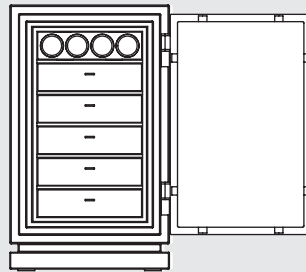

LIBERTY

CONFIGURATIONS

Dimensions Liberty 3

Height:	96 cm	(37.80")
Width:	58 cm	(22.83")
Depth:	52 cm	(20.47")
Weight: approx.	245 kg	(540 lbs)

Liberty 3

Version 2

Each regular drawer can be split in two flat drawers