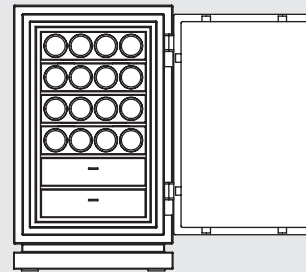

LIBERTY

CONFIGURATIONS

Dimensions	Liberty 1		Liberty 2	
Height:	51 cm	(20.08")	74 cm	(29.13")
Width:	58 cm	(22.83")	58 cm	(22.83")
Depth:	52 cm	(20.47")	52 cm	(20.47")
Weight: approx.	150 kg	(330 lbs)	195 kg	(430 lbs)

Liberty 1

Each regular drawer can be split in two flat drawers

Liberty 2

LIBERTY

CONFIGURATIONS

Dimensions Liberty 3

Height:	96 cm	(37.80")
Width:	58 cm	(22.83")
Depth:	52 cm	(20.47")
Weight: approx.	245 kg	(540 lbs)

Liberty 3

Version 1

Version 2

Version 3

Version 4

Version 5

Version 6

Version 7

Each regular drawer can be split in two flat drawers

LIBERTY

CONFIGURATIONS

Dimensions	Liberty 4		Liberty 5	
Height:	119 cm	(46.85")	142 cm	(55.91")
Width:	58 cm	(22.83")	58 cm	(22.83")
Depth:	52 cm	(20.47")	52 cm	(20.47")
Weight: approx.	330 kg	(728 lbs)	375 kg	(827 lbs)