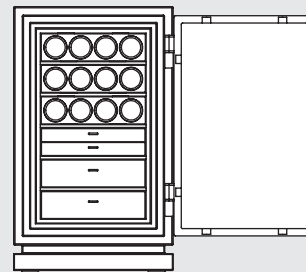

LIBERTY

CONFIGURATIONS

Dimensions	Liberty 1		Liberty 2	
Height:	51 cm	(20.08")	74 cm	(29.13")
Width:	58 cm	(22.83")	58 cm	(22.83")
Depth:	52 cm	(20.47")	52 cm	(20.47")
Weight: approx.	150 kg	(330 lbs)	195 kg	(430 lbs)

Liberty 1

Each regular drawer can be split in two flat drawers

Liberty 2

LIBERTY

CONFIGURATIONS

Dimensions Liberty 3

Height:	96 cm	(37.80")
Width:	58 cm	(22.83")
Depth:	52 cm	(20.47")
Weight: approx.	245 kg	(540 lbs)

Liberty 3

Version 1

Version 2

Version 3

Version 4

Version 5

Version 6

Version 7

Each regular drawer can be split in two flat drawers

LIBERTY

CONFIGURATIONS

Dimensions	Liberty 4		Liberty 5	
Height:	119 cm	(46.85")	142 cm	(55.91")
Width:	58 cm	(22.83")	58 cm	(22.83")
Depth:	52 cm	(20.47")	52 cm	(20.47")
Weight: approx.	330 kg	(728 lbs)	375 kg	(827 lbs)