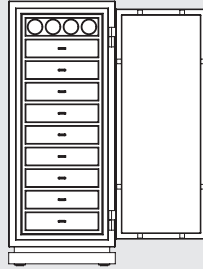

Each regular drawer can be split in two flat drawers

LIBERTY

CONFIGURATIONS

Dimensions	Liberty 4		Liberty 5	
Height:	119 cm	(46.85")	142 cm	(55.91")
Width:	58 cm	(22.83")	58 cm	(22.83")
Depth:	52 cm	(20.47")	52 cm	(20.47")
Weight: approx.	330 kg	(728 lbs)	375 kg	(827 lbs)

Version 8

Version 9

Each regular drawer can be split in two flat drawers

LIBERTY

CONFIGURATIONS

Liberty 5

Version 1

Version 2