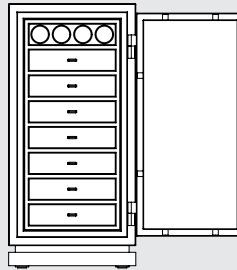

LIBERTY

CONFIGURATIONS

Dimensions	Liberty 4		Liberty 5	
Height:	119 cm	(46.85")	142 cm	(55.91")
Width:	58 cm	(22.83")	58 cm	(22.83")
Depth:	52 cm	(20.47")	52 cm	(20.47")
Weight: approx.	330 kg	(728 lbs)	375 kg	(827 lbs)

Liberty 4

Version 2

Each regular drawer can be split in two flat drawers