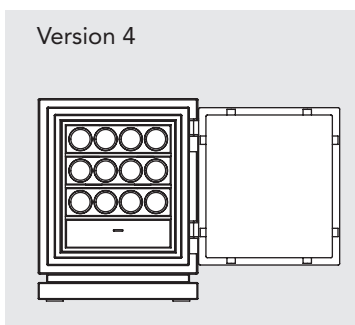

LIBERTY

CONFIGURATIONS

Dimensions	Liberty 1		Liberty 2	
Height:	51 cm	(20.08")	74 cm	(29.13")
Width:	58 cm	(22.83")	58 cm	(22.83")
Depth:	52 cm	(20.47")	52 cm	(20.47")
Weight: approx.	150 kg	(330 lbs)	195 kg	(430 lbs)

Liberty 1

Each regular drawer can be split in two flat drawers

Liberty 2

LIBERTY

CONFIGURATIONS

Dimensions Liberty 3

Height:	96 cm	(37.80")
Width:	58 cm	(22.83")
Depth:	52 cm	(20.47")
Weight: approx.	245 kg	(540 lbs)

Each regular drawer can be split in two flat drawers

LIBERTY

CONFIGURATIONS

Dimensions	Liberty 4		Liberty 5	
Height:	119 cm	(46.85")	142 cm	(55.91")
Width:	58 cm	(22.83")	58 cm	(22.83")
Depth:	52 cm	(20.47")	52 cm	(20.47")
Weight: approx.	330 kg	(728 lbs)	375 kg	(827 lbs)