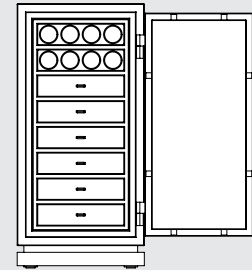

Each regular drawer can be split in two flat drawers

LIBERTY

CONFIGURATIONS

Dimensions	Liberty 4		Liberty 5	
Height:	119 cm	(46.85")	142 cm	(55.91")
Width:	58 cm	(22.83")	58 cm	(22.83")
Depth:	52 cm	(20.47")	52 cm	(20.47")
Weight: approx.	330 kg	(728 lbs)	375 kg	(827 lbs)

Liberty 4

Version 1

Version 2

Version 3

Version 4

Version 5

Version 6

Version 7

Version 8

Version 9

Each regular drawer can be split in two flat drawers

LIBERTY

CONFIGURATIONS

Liberty 5

Version 1

Version 2