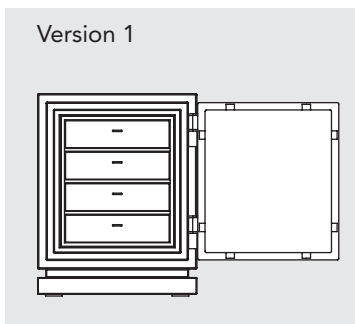

LIBERTY

CONFIGURATIONS

Dimensions	Liberty 1		Liberty 2	
Height:	51 cm	(20.08")	74 cm	(29.13")
Width:	58 cm	(22.83")	58 cm	(22.83")
Depth:	52 cm	(20.47")	52 cm	(20.47")
Weight: approx.	150 kg	(330 lbs)	195 kg	(430 lbs)

Liberty 1

Each regular drawer can be split in two flat drawers

Liberty 2

LIBERTY

CONFIGURATIONS

Dimensions Liberty 3

Height:	96 cm	(37.80")
Width:	58 cm	(22.83")
Depth:	52 cm	(20.47")
Weight: approx.	245 kg	(540 lbs)

Each regular drawer can be split in two flat drawers

LIBERTY

CONFIGURATIONS

Dimensions	Liberty 4		Liberty 5	
Height:	119 cm	(46.85")	142 cm	(55.91")
Width:	58 cm	(22.83")	58 cm	(22.83")
Depth:	52 cm	(20.47")	52 cm	(20.47")
Weight: approx.	330 kg	(728 lbs)	375 kg	(827 lbs)