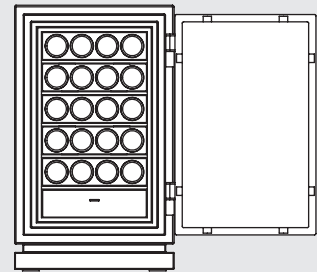

LIBERTY

CONFIGURATIONS

Dimensions	Liberty 1		Liberty 2	
Height:	51 cm	(20.08")	74 cm	(29.13")
Width:	58 cm	(22.83")	58 cm	(22.83")
Depth:	52 cm	(20.47")	52 cm	(20.47")
Weight: approx.	150 kg	(330 lbs)	195 kg	(430 lbs)

Liberty 1

Each regular drawer can be split in two flat drawers

Liberty 2

LIBERTY

CONFIGURATIONS

Dimensions Liberty 3

Height:	96 cm	(37.80")
Width:	58 cm	(22.83")
Depth:	52 cm	(20.47")
Weight: approx.	245 kg	(540 lbs)

Liberty 3

Version 1

Version 2

Version 3

Version 4

Version 5

Version 6

Version 7

Each regular drawer can be split in two flat drawers

LIBERTY

CONFIGURATIONS

Dimensions	Liberty 4		Liberty 5	
Height:	119 cm	(46.85")	142 cm	(55.91")
Width:	58 cm	(22.83")	58 cm	(22.83")
Depth:	52 cm	(20.47")	52 cm	(20.47")
Weight: approx.	330 kg	(728 lbs)	375 kg	(827 lbs)