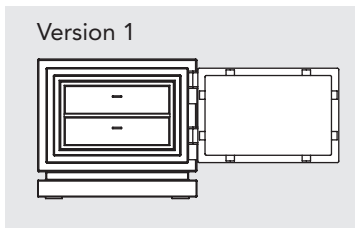

LIBERTY

CONFIGURATIONS

Dimensions	Liberty 1		Liberty 2	
Height:	51 cm	(20.08")	74 cm	(29.13")
Width:	58 cm	(22.83")	58 cm	(22.83")
Depth:	52 cm	(20.47")	52 cm	(20.47")
Weight: approx.	150 kg	(330 lbs)	195 kg	(430 lbs)

Liberty 1

Each regular drawer can be split in two flat drawers

Liberty 2

LIBERTY

CONFIGURATIONS

Dimensions Liberty 3

Height:	96 cm	(37.80")
Width:	58 cm	(22.83")
Depth:	52 cm	(20.47")
Weight: approx.	245 kg	(540 lbs)

Each regular drawer can be split in two flat drawers

LIBERTY

CONFIGURATIONS

Dimensions	Liberty 4		Liberty 5	
Height:	119 cm	(46.85")	142 cm	(55.91")
Width:	58 cm	(22.83")	58 cm	(22.83")
Depth:	52 cm	(20.47")	52 cm	(20.47")
Weight: approx.	330 kg	(728 lbs)	375 kg	(827 lbs)