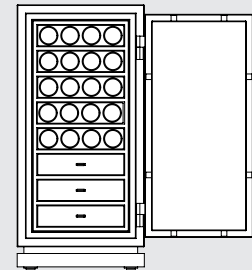

Each regular drawer can be split in two flat drawers

LIBERTY

CONFIGURATIONS

Dimensions	Liberty 4		Liberty 5	
Height:	119 cm	(46.85")	142 cm	(55.91")
Width:	58 cm	(22.83")	58 cm	(22.83")
Depth:	52 cm	(20.47")	52 cm	(20.47")
Weight: approx.	330 kg	(728 lbs)	375 kg	(827 lbs)

Liberty 4

Version 1

Version 2

Version 3

Version 4

Version 5

Version 6

Version 7

Version 8

Version 9

Each regular drawer can be split in two flat drawers

LIBERTY

CONFIGURATIONS

Liberty 5

Version 1

Version 2