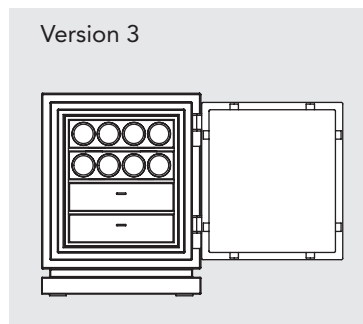

LIBERTY

CONFIGURATIONS

Dimensions	Liberty 1		Liberty 2	
Height:	51 cm	(20.08")	74 cm	(29.13")
Width:	58 cm	(22.83")	58 cm	(22.83")
Depth:	52 cm	(20.47")	52 cm	(20.47")
Weight: approx.	150 kg	(330 lbs)	195 kg	(430 lbs)

Liberty 1

Each regular drawer can be split in two flat drawers

Liberty 2

LIBERTY

CONFIGURATIONS

Dimensions Liberty 3

Height:	96 cm	(37.80")
Width:	58 cm	(22.83")
Depth:	52 cm	(20.47")
Weight: approx.	245 kg	(540 lbs)

Each regular drawer can be split in two flat drawers

LIBERTY

CONFIGURATIONS

Dimensions	Liberty 4		Liberty 5	
Height:	119 cm	(46.85")	142 cm	(55.91")
Width:	58 cm	(22.83")	58 cm	(22.83")
Depth:	52 cm	(20.47")	52 cm	(20.47")
Weight: approx.	330 kg	(728 lbs)	375 kg	(827 lbs)