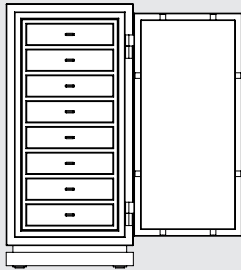

LIBERTY

CONFIGURATIONS

Dimensions	Liberty 4		Liberty 5	
Height:	119 cm	(46.85")	142 cm	(55.91")
Width:	58 cm	(22.83")	58 cm	(22.83")
Depth:	52 cm	(20.47")	52 cm	(20.47")
Weight: approx.	330 kg	(728 lbs)	375 kg	(827 lbs)

Liberty 4

Version 1