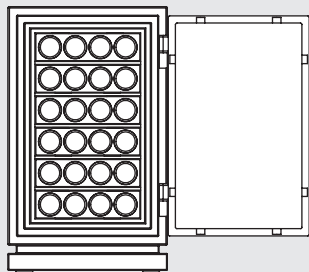

LIBERTY

CONFIGURATIONS

Dimensions	Liberty 1		Liberty 2	
Height:	51 cm	(20.08")	74 cm	(29.13")
Width:	58 cm	(22.83")	58 cm	(22.83")
Depth:	52 cm	(20.47")	52 cm	(20.47")
Weight: approx.	150 kg	(330 lbs)	195 kg	(430 lbs)

Liberty 1

Each regular drawer can be split in two flat drawers

Liberty 2

LIBERTY

CONFIGURATIONS

Dimensions Liberty 3

Height:	96 cm	(37.80")
Width:	58 cm	(22.83")
Depth:	52 cm	(20.47")
Weight: approx.	245 kg	(540 lbs)

Liberty 3

Version 1

Version 2

Version 3

Version 4

Version 5

Version 6

Version 7

Each regular drawer can be split in two flat drawers

LIBERTY

CONFIGURATIONS

Dimensions	Liberty 4		Liberty 5	
Height:	119 cm	(46.85")	142 cm	(55.91")
Width:	58 cm	(22.83")	58 cm	(22.83")
Depth:	52 cm	(20.47")	52 cm	(20.47")
Weight: approx.	330 kg	(728 lbs)	375 kg	(827 lbs)