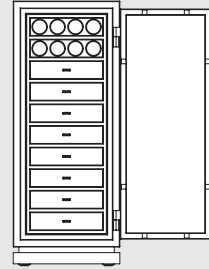

LIBERTY

CONFIGURATIONS

Liberty 5

Version 3

Each regular drawer can be split in two flat drawers