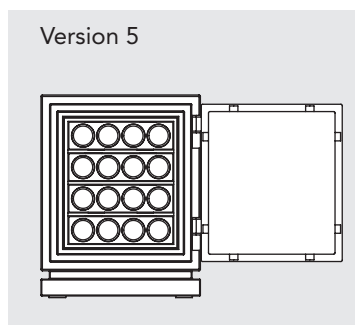

LIBERTY

CONFIGURATIONS

Dimensions	Liberty 1		Liberty 2	
Height:	51 cm	(20.08")	74 cm	(29.13")
Width:	58 cm	(22.83")	58 cm	(22.83")
Depth:	52 cm	(20.47")	52 cm	(20.47")
Weight: approx.	150 kg	(330 lbs)	195 kg	(430 lbs)

Liberty 1

Each regular drawer can be split in two flat drawers

Liberty 2

LIBERTY

CONFIGURATIONS

Dimensions Liberty 3

Height:	96 cm	(37.80")
Width:	58 cm	(22.83")
Depth:	52 cm	(20.47")
Weight: approx.	245 kg	(540 lbs)

Each regular drawer can be split in two flat drawers

LIBERTY

CONFIGURATIONS

Dimensions	Liberty 4		Liberty 5	
Height:	119 cm	(46.85")	142 cm	(55.91")
Width:	58 cm	(22.83")	58 cm	(22.83")
Depth:	52 cm	(20.47")	52 cm	(20.47")
Weight: approx.	330 kg	(728 lbs)	375 kg	(827 lbs)