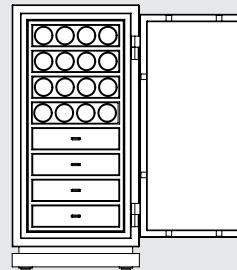

Each regular drawer can be split in two flat drawers

LIBERTY

CONFIGURATIONS

Dimensions	Liberty 4		Liberty 5	
Height:	119 cm	(46.85")	142 cm	(55.91")
Width:	58 cm	(22.83")	58 cm	(22.83")
Depth:	52 cm	(20.47")	52 cm	(20.47")
Weight: approx.	330 kg	(728 lbs)	375 kg	(827 lbs)

Liberty 4

Version 1

Version 2

Version 3

Version 4

Version 5

Version 6

Version 7

Version 8

Version 9

Each regular drawer can be split in two flat drawers

LIBERTY

CONFIGURATIONS

Liberty 5

Version 1

Version 2