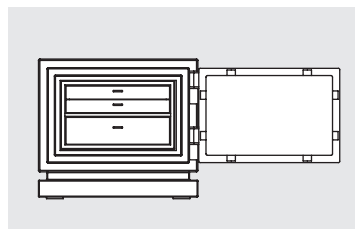

LIBERTY

CONFIGURATIONS

Dimensions	Liberty 1		Liberty 2	
Height:	51 cm	(20.08")	74 cm	(29.13")
Width:	58 cm	(22.83")	58 cm	(22.83")
Depth:	52 cm	(20.47")	52 cm	(20.47")
Weight: approx.	150 kg	(330 lbs)	195 kg	(430 lbs)

Liberty 1

Each regular drawer can be split in two flat drawers

Liberty 2

LIBERTY

CONFIGURATIONS

Dimensions Liberty 3

Height:	96 cm	(37.80")
Width:	58 cm	(22.83")
Depth:	52 cm	(20.47")
Weight: approx.	245 kg	(540 lbs)

Each regular drawer can be split in two flat drawers

LIBERTY

CONFIGURATIONS

Dimensions	Liberty 4		Liberty 5	
Height:	119 cm	(46.85")	142 cm	(55.91")
Width:	58 cm	(22.83")	58 cm	(22.83")
Depth:	52 cm	(20.47")	52 cm	(20.47")
Weight: approx.	330 kg	(728 lbs)	375 kg	(827 lbs)