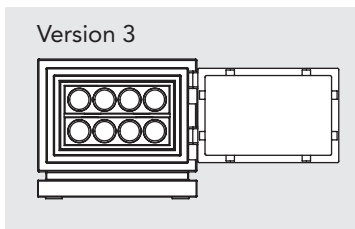

LIBERTY

CONFIGURATIONS

Dimensions	Liberty 1		Liberty 2	
Height:	51 cm	(20.08")	74 cm	(29.13")
Width:	58 cm	(22.83")	58 cm	(22.83")
Depth:	52 cm	(20.47")	52 cm	(20.47")
Weight: approx.	150 kg	(330 lbs)	195 kg	(430 lbs)

Liberty 1

Each regular drawer can be split in two flat drawers

Liberty 2

LIBERTY

CONFIGURATIONS

Dimensions Liberty 3

Height:	96 cm	(37.80")
Width:	58 cm	(22.83")
Depth:	52 cm	(20.47")
Weight: approx.	245 kg	(540 lbs)

Each regular drawer can be split in two flat drawers

LIBERTY

CONFIGURATIONS

Dimensions	Liberty 4		Liberty 5	
Height:	119 cm	(46.85")	142 cm	(55.91")
Width:	58 cm	(22.83")	58 cm	(22.83")
Depth:	52 cm	(20.47")	52 cm	(20.47")
Weight: approx.	330 kg	(728 lbs)	375 kg	(827 lbs)