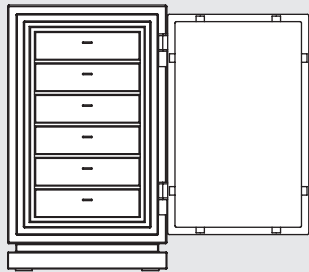

LIBERTY

CONFIGURATIONS

Dimensions Liberty 3

Height:	96 cm	(37.80")
Width:	58 cm	(22.83")
Depth:	52 cm	(20.47")
Weight: approx.	245 kg	(540 lbs)

Liberty 3

Version 1