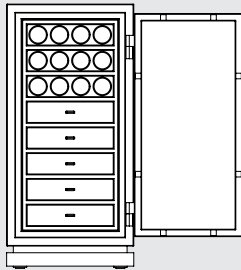

Each regular drawer can be split in two flat drawers

LIBERTY

CONFIGURATIONS

Dimensions	Liberty 4		Liberty 5	
Height:	119 cm	(46.85")	142 cm	(55.91")
Width:	58 cm	(22.83")	58 cm	(22.83")
Depth:	52 cm	(20.47")	52 cm	(20.47")
Weight: approx.	330 kg	(728 lbs)	375 kg	(827 lbs)

Liberty 4

Version 1

Version 2

Version 3

Version 4

Version 5

Version 6

Version 7

Version 8

Version 9

Each regular drawer can be split in two flat drawers

LIBERTY

CONFIGURATIONS

Liberty 5

Version 1

Version 2