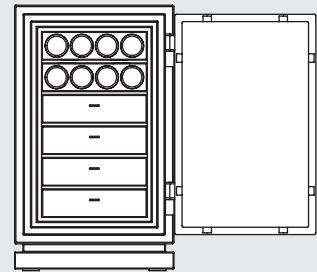

LIBERTY

CONFIGURATIONS

Dimensions	Liberty 1		Liberty 2	
Height:	51 cm	(20.08")	74 cm	(29.13")
Width:	58 cm	(22.83")	58 cm	(22.83")
Depth:	52 cm	(20.47")	52 cm	(20.47")
Weight: approx.	150 kg	(330 lbs)	195 kg	(430 lbs)

Liberty 1

Each regular drawer can be split in two flat drawers

Liberty 2

LIBERTY

CONFIGURATIONS

Dimensions Liberty 3

Height:	96 cm	(37.80")
Width:	58 cm	(22.83")
Depth:	52 cm	(20.47")
Weight: approx.	245 kg	(540 lbs)

Liberty 3

Version 1

Version 2

Version 3

Version 4

Version 5

Version 6

Version 7

Each regular drawer can be split in two flat drawers

LIBERTY

CONFIGURATIONS

Dimensions	Liberty 4		Liberty 5	
Height:	119 cm	(46.85")	142 cm	(55.91")
Width:	58 cm	(22.83")	58 cm	(22.83")
Depth:	52 cm	(20.47")	52 cm	(20.47")
Weight: approx.	330 kg	(728 lbs)	375 kg	(827 lbs)