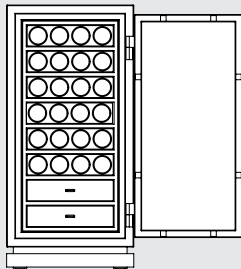

Each regular drawer can be split in two flat drawers

LIBERTY

CONFIGURATIONS

Dimensions	Liberty 4		Liberty 5	
Height:	119 cm	(46.85")	142 cm	(55.91")
Width:	58 cm	(22.83")	58 cm	(22.83")
Depth:	52 cm	(20.47")	52 cm	(20.47")
Weight: approx.	330 kg	(728 lbs)	375 kg	(827 lbs)

Liberty 4

Version 1

Version 2

Version 3

Version 4

Version 5

Version 6

Version 7

Version 8

Version 9

Each regular drawer can be split in two flat drawers

LIBERTY

CONFIGURATIONS

Liberty 5

Version 1

Version 2