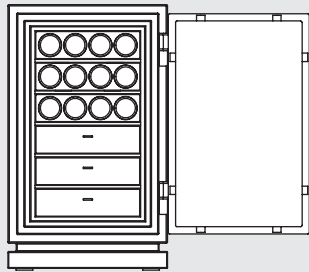

Liberty 1

Each regular drawer can be split in two flat drawers

Liberty 2

LIBERTY

CONFIGURATIONS

Dimensions Liberty 3

Height:	96 cm	(37.80")
Width:	58 cm	(22.83")
Depth:	52 cm	(20.47")
Weight: approx.	245 kg	(540 lbs)

Liberty 3

Version 1

Version 2

Version 3

Version 4

Version 5

Version 6

Version 7

Each regular drawer can be split in two flat drawers

LIBERTY

CONFIGURATIONS

Dimensions	Liberty 4		Liberty 5	
Height:	119 cm	(46.85")	142 cm	(55.91")
Width:	58 cm	(22.83")	58 cm	(22.83")
Depth:	52 cm	(20.47")	52 cm	(20.47")
Weight: approx.	330 kg	(728 lbs)	375 kg	(827 lbs)