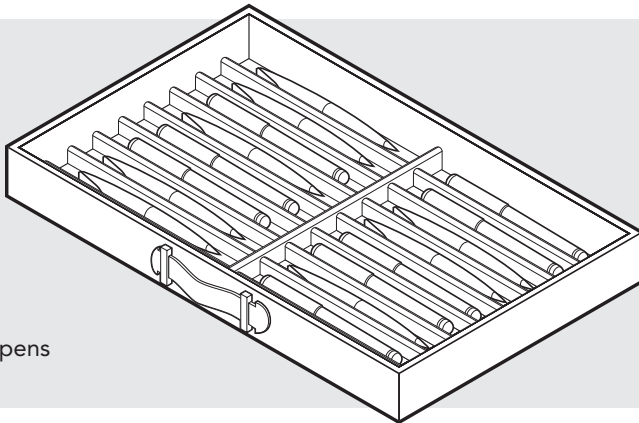

The configuration of the drawer inserts in the final product may deviate slightly from those illustrated.

**Insert #1**

blank

**Insert #2**

2 compartments widthwise

**Insert #3**

2 compartments lengthwise

**Insert #4**

4 compartments

**Insert #5**

8 compartments

**Insert #6**

for rings

**Insert #7**

for rings

**Insert #8**

for jewelry

**Insert #9**

for necklaces

**Insert #10**

for bracelets

**Insert #11**

for fountain pens

**Insert #12**

## The Bel-Air, The Bel-Air Magnus, and Pauline

the drawer interiors are implemented as comfortable removable inserts.

**Small drawer**  
Height 90 mm (3.54")  
Can be fitted with:  
1x insert #1-12

**Medium-sized drawer**  
Height 120 mm (4.72")  
Can be fitted with:  
1x insert #13