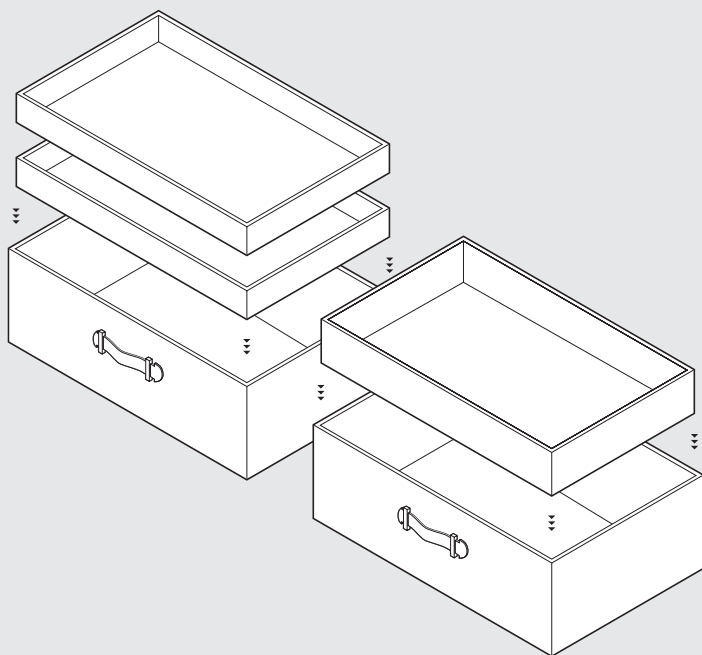

The configuration of the drawer inserts in the final product may deviate slightly from those illustrated.

**Insert #1**

blank

**Insert #2**

2 compartments widthwise

**Insert #3**

2 compartments lengthwise

**Insert #4**

## The Bel-Air, The Bel-Air Magnus, and Pauline

the drawer interiors are implemented as comfortable removable inserts.

**Small drawer**  
Height 90 mm (3.54")  
Can be fitted with:  
1x insert #1-12

**Medium-sized drawer**  
Height 120 mm (4.72")  
Can be fitted with:  
1x insert #13

**Large drawer**  
Height 150 mm (5.9")  
Can be fitted with:  
2x insert #1-12 or 1x insert #13

DÖTTLING

Döttling Luxury Safes GmbH

Margret-Fusbahn-Straße 5  
71063 Sindelfingen  
Germany

E-mail: [info@doettling.com](mailto:info@doettling.com)  
Tel. +49-7031-4374-560