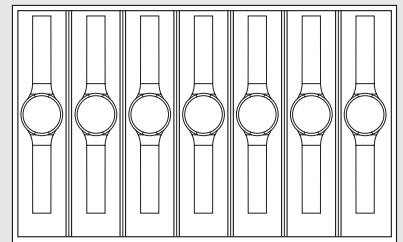

Insert #9

for necklaces

Insert #10

for bracelets

Insert #11

for fountain pens

Insert #12

for watches

Insert #13

for watches on cushions