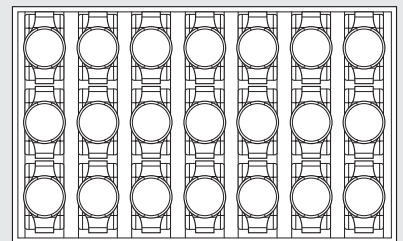

Insert #9

for necklaces

Insert #10

for bracelets

Insert #11

for fountain pens

Insert #12

for watches

Insert #13

for watches on cushions