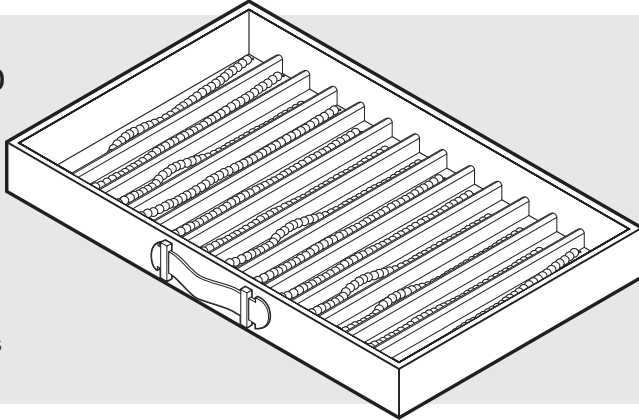

The configuration of the drawer inserts in the final product may deviate slightly from those illustrated.

**Insert #1**

blank

**Insert #2**

2 compartments widthwise

**Insert #3**

2 compartments lengthwise

**Insert #4**

4 compartments

**Insert #5**

8 compartments

**Insert #6**

for rings

**Insert #7**

for rings

**Insert #8**

for jewelry

**Insert #9**

for necklaces

**Insert #10**

for bracelets

**Insert #11**

for fountain pens

**Insert #12**

## The Bel-Air, The Bel-Air Magnus, and Pauline

the drawer interiors are implemented as comfortable removable inserts.

**Small drawer**  
Height 90 mm (3.54")  
Can be fitted with:  
1x insert #1-12

**Medium-sized drawer**  
Height 120 mm (4.72")  
Can be fitted with:  
1x insert #13