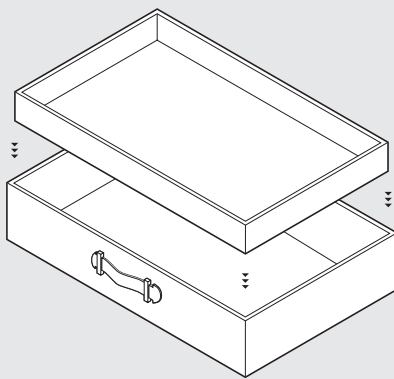

The configuration of the drawer inserts in the final product may deviate slightly from those illustrated.

**Insert #1**

blank

**Insert #2**

2 compartments widthwise

**Insert #3**

2 compartments lengthwise

**Insert #4**

## The Bel-Air, The Bel-Air Magnus, and Pauline

the drawer interiors are implemented as comfortable removable inserts.

**Small drawer**  
Height 90 mm (3.54")  
Can be fitted with:  
1x insert #1-12

**Medium-sized drawer**  
Height 120 mm (4.72")  
Can be fitted with:  
1x insert #13