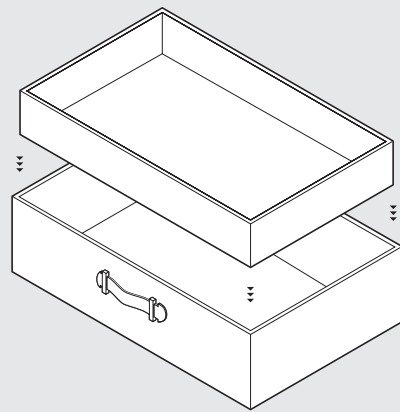

The configuration of the drawer inserts in the final product may deviate slightly from those illustrated.

**Insert #1**

blank

**Insert #2**

2 compartments widthwise

**Insert #3**

2 compartments lengthwise

**Insert #4**

## The Bel-Air, The Bel-Air Magnus, and Pauline

the drawer interiors are implemented as comfortable removable inserts.

**Small drawer**  
Height 90 mm (3.54")  
Can be fitted with:  
1x insert #1-12

**Medium-sized drawer**  
Height 120 mm (4.72")  
Can be fitted with:  
1x insert #13