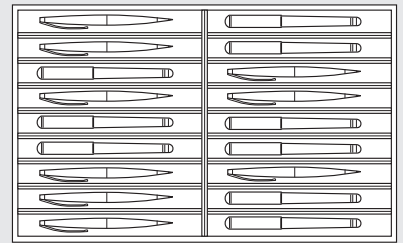

The configuration of the drawer inserts in the final product may deviate slightly from those illustrated.

**Insert #1**

blank

**Insert #2**

2 compartments widthwise

**Insert #3**

2 compartments lengthwise

**Insert #4**

4 compartments

**Insert #5**

8 compartments

**Insert #6**

for rings

**Insert #7**

for rings

**Insert #8**

for jewelry

**Insert #9**

for necklaces

**Insert #10**

for bracelets

**Insert #11**

for fountain pens

**Insert #12**

## The Bel-Air, The Bel-Air Magnus, and Pauline

the drawer interiors are implemented as comfortable removable inserts.

**Small drawer**  
Height 90 mm (3.54")  
Can be fitted with:  
1x insert #1-12

**Medium-sized drawer**  
Height 120 mm (4.72")  
Can be fitted with:  
1x insert #13