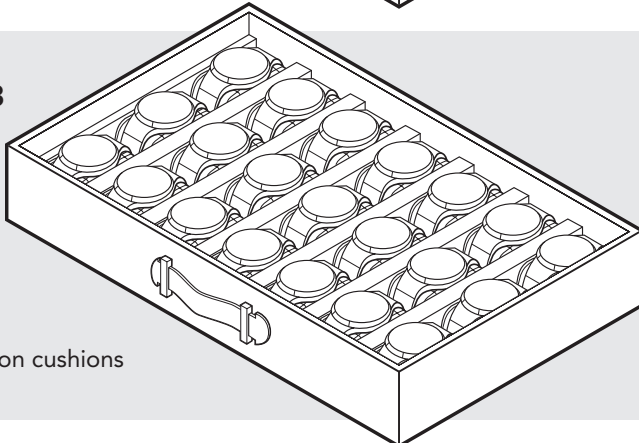

Insert #13

for watches on cushions