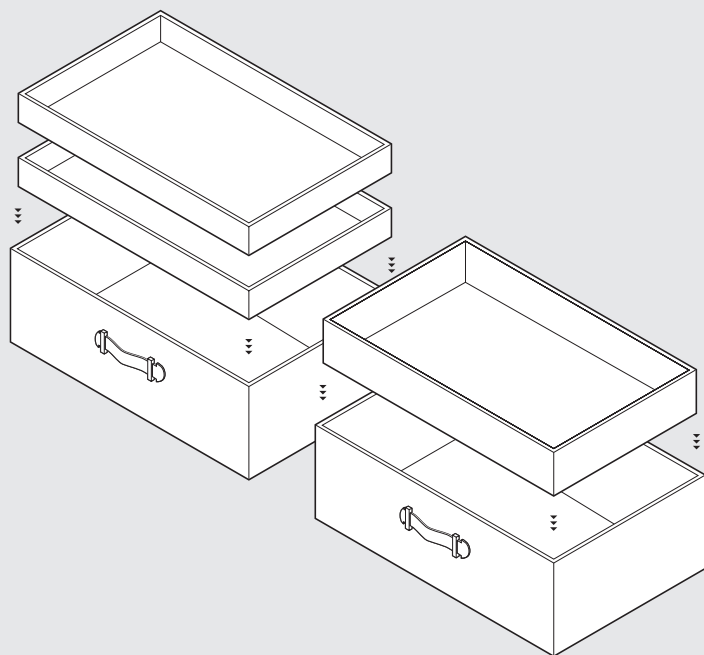

## The Bel-Air, The Bel-Air Magnus, and Pauline

the drawer interiors are implemented as comfortable removable inserts.

**Small drawer**  
Height 90 mm (3.54")  
Can be fitted with:  
1x insert #1-12

**Medium-sized drawer**  
Height 120 mm (4.72")  
Can be fitted with:  
1x insert #13

**Large drawer**  
Height 150 mm (5.9")  
Can be fitted with:  
2x insert #1-12 or 1x insert #13

DÖTTLING

Döttling GmbH

Margret-Fusbahn-Straße 5  
71063 Sindelfingen  
Germany

E-mail: [info@doettling.com](mailto:info@doettling.com)  
Tel. +49-7031-4374-560