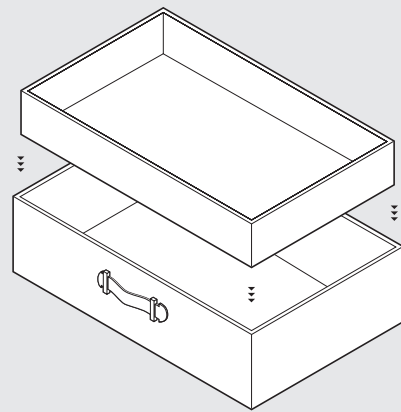

The configuration of the drawer inserts in the final product may deviate slightly from those illustrated.

**Insert #1**

blank

**Insert #2**

2 compartments widthwise

**Insert #3**

2 compartments lengthwise

**Insert #4**

## The Bel-Air, The Bel-Air Magnus, and Pauline

the drawer interiors are implemented as comfortable removable inserts.

**Small drawer**  
Height 90 mm (3.54")  
Can be fitted with:  
1x insert #1-12

**Medium-sized drawer**  
Height 120 mm (4.72")  
Can be fitted with:  
1x insert #13