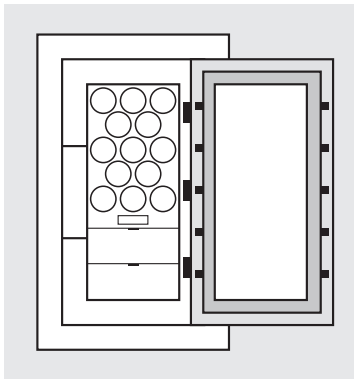

WallMaster

CONFIGURATIONS

Dimensions	WallMaster 1		WallMaster 2	
Height:	62,2 cm	(24.50")	72,2 cm	(28.44")
Width:	62,2 cm	(24.50")	72,2 cm	(28.44")
Depth:	30,4 cm	(11.94")	30,4 cm	(11.94")
Window	29,8x29,8 cm (11.75" x 11.75")		39,8x39,8 cm (15.69" x 15.69")	
Weight: approx.	100 kg	(220 lbs)	120 kg	(265 lbs)

WallMaster 1

Each regular drawer can be split in two flat drawers.

WallMaster 2

Each regular drawer can be split in two flat drawers.

WallMaster

CONFIGURATIONS

Dimensions	WallMaster 3		WallMaster 4	
Height:	82,2 cm	(32.38")	102,2 cm	(40.25")
Width:	82,2 cm	(32.38")	62,2 cm	(24.50")
Depth:	30,4 cm	(11.94")	30,4 cm	(11.94")
Window	49,8x49,8 cm (19.63" x 19.63")		29,8x69,8 cm (11.75" x 27.50")	
Weight: approx.	160 kg	(353 lbs)	200 kg	(441 lbs)

WallMaster 3

Each regular drawer can be split in two flat drawers.

WallMaster 4

Each regular drawer can be split in two flat drawers.

WallMaster

CONFIGURATIONS

Dimensions	WallMaster 5	
Height:	162,2 cm	(63.88")
Width:	62,2 cm	(24.50")
Depth:	30,4 cm	(11.94")
Window	29,8x129,8 cm (11.75" x 51.13")	
Weight: approx.	250 kg	(551 lbs)

WallMaster 5

Each regular drawer can be split in two flat drawers.