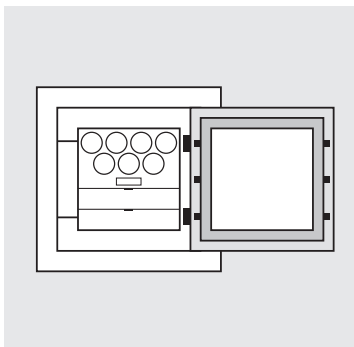

WallMaster

CONFIGURATIONS

Dimensions	WallMaster 1		WallMaster 2	
Height:	62,2 cm	(24.50")	72,2 cm	(28.44")
Width:	62,2 cm	(24.50")	72,2 cm	(28.44")
Depth:	30,4 cm	(11.94")	30,4 cm	(11.94")
Window	29,8x29,8 cm (11.75" x 11.75")		39,8x39,8 cm (15.69" x 15.69")	
Weight: approx.	100 kg	(220 lbs)	120 kg	(265 lbs)

WallMaster 1

Each regular drawer can be split in two flat drawers.

WallMaster 2

Each regular drawer can be split in two flat drawers.

WallMaster

CONFIGURATIONS

Dimensions	WallMaster 3		WallMaster 4	
Height:	82,2 cm	(32.38")	102,2 cm	(40.25")
Width:	82,2 cm	(32.38")	62,2 cm	(24.50")
Depth:	30,4 cm	(11.94")	30,4 cm	(11.94")
Window	49,8x49,8 cm (19.63" x 19.63")		29,8x69,8 cm (11.75" x 27.50")	
Weight: approx.	160 kg	(353 lbs)	200 kg	(441 lbs)

WallMaster 3

Each regular drawer can be split in two flat drawers.

WallMaster 4

Each regular drawer can be split in two flat drawers.

WallMaster

CONFIGURATIONS

Dimensions	WallMaster 5	
Height:	162,2 cm	(63.88")
Width:	62,2 cm	(24.50")
Depth:	30,4 cm	(11.94")
Window	29,8x129,8 cm (11.75" x 51.13")	
Weight: approx.	250 kg	(551 lbs)

WallMaster 5

Each regular drawer can be split in two flat drawers.