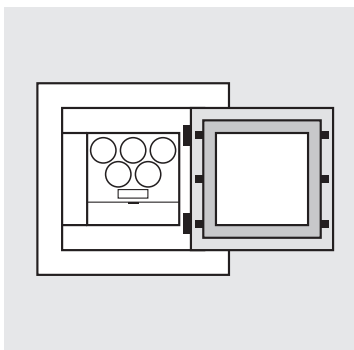

WallMaster

CONFIGURATIONS

Dimensions	WallMaster 1		WallMaster 2	
Height:	62,2 cm	(24.50")	72,2 cm	(28.44")
Width:	62,2 cm	(24.50")	72,2 cm	(28.44")
Depth:	30,4 cm	(11.94")	30,4 cm	(11.94")
Window	29,8x29,8 cm (11.75" x 11.75")		39,8x39,8 cm (15.69" x 15.69")	
Weight: approx.	100 kg	(220 lbs)	120 kg	(265 lbs)

WallMaster 1

Each regular drawer can be split in two flat drawers.

WallMaster 2

Each regular drawer can be split in two flat drawers.

WallMaster

CONFIGURATIONS

Dimensions	WallMaster 3		WallMaster 4	
Height:	82,2 cm	(32.38")	102,2 cm	(40.25")
Width:	82,2 cm	(32.38")	62,2 cm	(24.50")
Depth:	30,4 cm	(11.94")	30,4 cm	(11.94")
Window	49,8x49,8 cm (19.63" x 19.63")		29,8x69,8 cm (11.75" x 27.50")	
Weight: approx.	160 kg	(353 lbs)	200 kg	(441 lbs)

WallMaster 3

Each regular drawer can be split in two flat drawers.

WallMaster 4

Each regular drawer can be split in two flat drawers.

WallMaster

CONFIGURATIONS

Dimensions	WallMaster 5	
Height:	162,2 cm	(63.88")
Width:	62,2 cm	(24.50")
Depth:	30,4 cm	(11.94")
Window	29,8x129,8 cm (11.75" x 51.13")	
Weight: approx.	250 kg	(551 lbs)