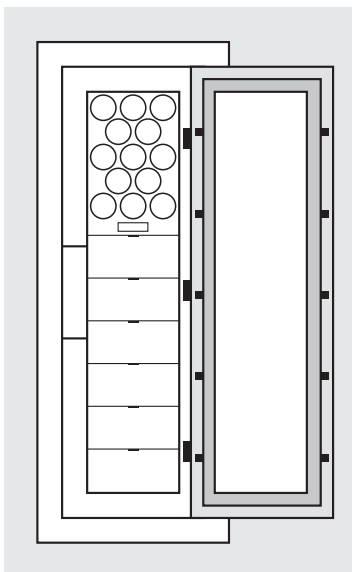

WallMaster

CONFIGURATIONS

Dimensions	WallMaster 1		WallMaster 2	
Height:	62,2 cm	(24.50")	72,2 cm	(28.44")
Width:	62,2 cm	(24.50")	72,2 cm	(28.44")
Depth:	30,4 cm	(11.94")	30,4 cm	(11.94")
Window	29,8x29,8 cm (11.75" x 11.75")		39,8x39,8 cm (15.69" x 15.69")	
Weight: approx.	100 kg	(220 lbs)	120 kg	(265 lbs)

WallMaster 1

Each regular drawer can be split in two flat drawers.

WallMaster 2

Each regular drawer can be split in two flat drawers.

WallMaster

CONFIGURATIONS

Dimensions	WallMaster 3		WallMaster 4	
Height:	82,2 cm	(32.38")	102,2 cm	(40.25")
Width:	82,2 cm	(32.38")	62,2 cm	(24.50")
Depth:	30,4 cm	(11.94")	30,4 cm	(11.94")
Window	49,8x49,8 cm (19.63" x 19.63")		29,8x69,8 cm (11.75" x 27.50")	
Weight: approx.	160 kg	(353 lbs)	200 kg	(441 lbs)

WallMaster 3

Each regular drawer can be split in two flat drawers.

WallMaster 4

Each regular drawer can be split in two flat drawers.

WallMaster

CONFIGURATIONS

Dimensions	WallMaster 5	
Height:	162,2 cm	(63.88")
Width:	62,2 cm	(24.50")
Depth:	30,4 cm	(11.94")
Window	29,8x129,8 cm (11.75" x 51.13")	
Weight: approx.	250 kg	(551 lbs)

WallMaster 5

Each regular drawer can be split in two flat drawers.