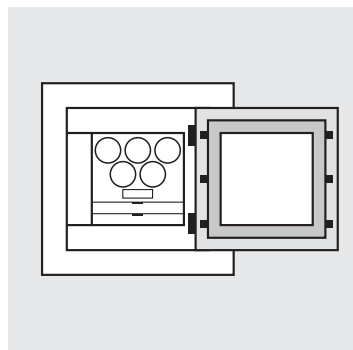

WallMaster

CONFIGURATIONS

Dimensions	WallMaster 1		WallMaster 2	
Height:	62,2 cm	(24.50")	72,2 cm	(28.44")
Width:	62,2 cm	(24.50")	72,2 cm	(28.44")
Depth:	30,4 cm	(11.94")	30,4 cm	(11.94")
Window	29,8x29,8 cm (11.75" x 11.75")		39,8x39,8 cm (15.69" x 15.69")	
Weight: approx.	100 kg	(220 lbs)	120 kg	(265 lbs)

WallMaster 1

Each regular drawer can be split in two flat drawers.

WallMaster 2

Each regular drawer can be split in two flat drawers.

WallMaster

CONFIGURATIONS

Dimensions	WallMaster 3		WallMaster 4	
Height:	82,2 cm	(32.38")	102,2 cm	(40.25")
Width:	82,2 cm	(32.38")	62,2 cm	(24.50")
Depth:	30,4 cm	(11.94")	30,4 cm	(11.94")
Window	49,8x49,8 cm (19.63" x 19.63")		29,8x69,8 cm (11.75" x 27.50")	
Weight: approx.	160 kg	(353 lbs)	200 kg	(441 lbs)

WallMaster 3

Each regular drawer can be split in two flat drawers.

WallMaster 4

Each regular drawer can be split in two flat drawers.

WallMaster

CONFIGURATIONS

Dimensions	WallMaster 5	
Height:	162,2 cm	(63.88")
Width:	62,2 cm	(24.50")
Depth:	30,4 cm	(11.94")
Window	29,8x129,8 cm (11.75" x 51.13")	
Weight: approx.	250 kg	(551 lbs)

WallMaster 5

Each regular drawer can be split in two flat drawers.