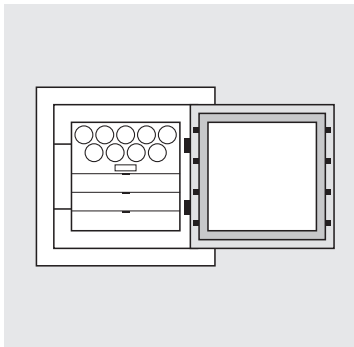

WallMaster

CONFIGURATIONS

Dimensions	WallMaster 1		WallMaster 2	
Height:	62,2 cm	(24.50")	72,2 cm	(28.44")
Width:	62,2 cm	(24.50")	72,2 cm	(28.44")
Depth:	30,4 cm	(11.94")	30,4 cm	(11.94")
Window	29,8x29,8 cm (11.75" x 11.75")		39,8x39,8 cm (15.69" x 15.69")	
Weight: approx.	100 kg	(220 lbs)	120 kg	(265 lbs)

WallMaster 1

Each regular drawer can be split in two flat drawers.

WallMaster 2

Each regular drawer can be split in two flat drawers.

WallMaster

CONFIGURATIONS

Dimensions	WallMaster 3		WallMaster 4	
Height:	82,2 cm	(32.38")	102,2 cm	(40.25")
Width:	82,2 cm	(32.38")	62,2 cm	(24.50")
Depth:	30,4 cm	(11.94")	30,4 cm	(11.94")
Window	49,8x49,8 cm (19.63" x 19.63")		29,8x69,8 cm (11.75" x 27.50")	
Weight: approx.	160 kg	(353 lbs)	200 kg	(441 lbs)

WallMaster 3

Each regular drawer can be split in two flat drawers.

WallMaster 4

Each regular drawer can be split in two flat drawers.

WallMaster

CONFIGURATIONS

Dimensions	WallMaster 5	
Height:	162,2 cm	(63.88")
Width:	62,2 cm	(24.50")
Depth:	30,4 cm	(11.94")
Window	29,8x129,8 cm (11.75" x 51.13")	
Weight: approx.	250 kg	(551 lbs)