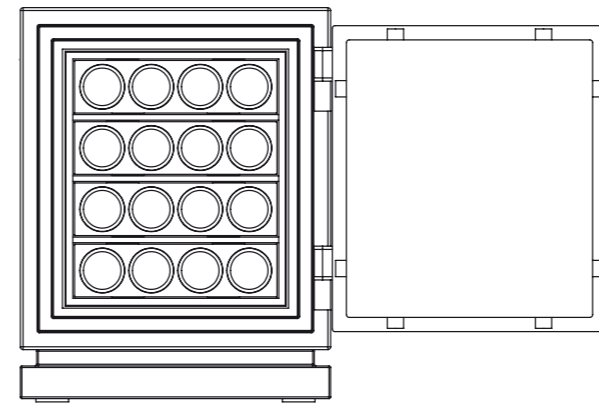

Liberty 1

Height: 51 cm (1.67')
Width: 58 cm (1.90')
Depth: 52 cm (1.70')
(including base and fittings)
Weight: approx. 150 kg (330 lbs)

Version 1

Version 2

Version 3

Each regular drawer can be split in two flat drawers

Liberty 2

Height: 74cm (2.41')
Width: 58 cm (1.90')
Depth: 52 cm (1.70')
(including base and fittings)
Weight: approx. 195 kg (430 lbs)

Version 1

Version 2

Version 3

Version 4

Version 5

Each regular drawer can be split in two flat drawers

Liberty 3

Height: 96 cm (3.15')
Width: 58 cm (1.90')
Depth: 52 cm (1.70')
(including base and fittings)
Weight: approx. 245 kg (540 lbs)

Version 1

Version 2

Version 5

Version 6

Version 3

Version 4