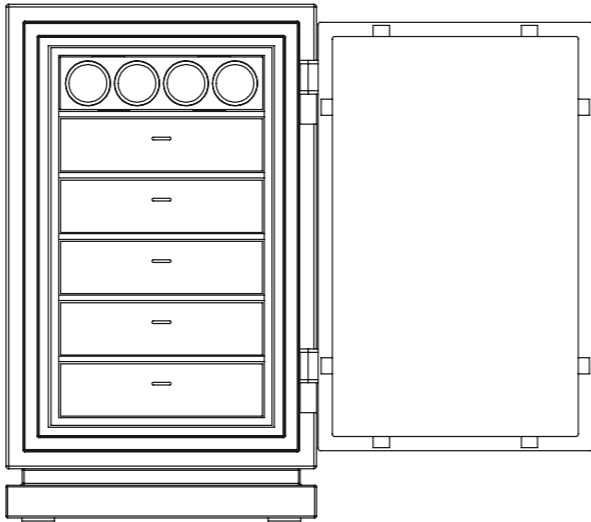

Liberty 1

Height: 51 cm (1.67')
Width: 58 cm (1.90')
Depth: 52 cm (1.70')
(including base and fittings)
Weight: approx. 150 kg (330 lbs)

Version 1

Version 2

Version 3

Each regular drawer can be split in two flat drawers

Liberty 2

Height: 74cm (2.41')
Width: 58 cm (1.90')
Depth: 52 cm (1.70')
(including base and fittings)
Weight: approx. 195 kg (430 lbs)

Version 1

Version 2

Version 3

Version 4

Version 5

Each regular drawer can be split in two flat drawers

Liberty 3

Height: 96 cm (3.15')
Width: 58 cm (1.90')
Depth: 52 cm (1.70')
(including base and fittings)
Weight: approx. 245 kg (540 lbs)

Version 1

Version 2

Version 5

Version 6

Version 3

Version 4