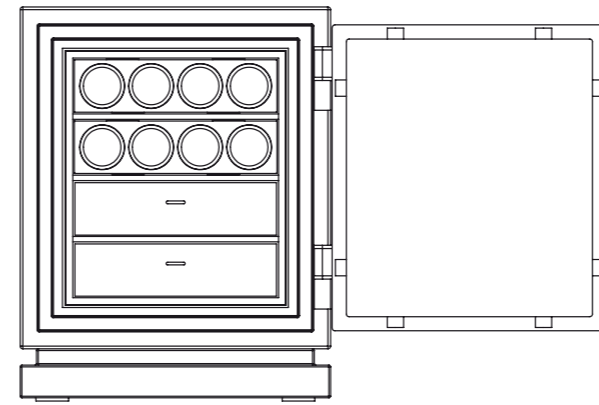

Liberty 1

Height: 51 cm (1.67')
Width: 58 cm (1.90')
Depth: 52 cm (1.70')
(including base and fittings)
Weight: approx. 150 kg (330 lbs)

Version 1

Version 2

Version 3

Each regular drawer can be split in two flat drawers

Liberty 2

Height: 74cm (2.41')
Width: 58 cm (1.90')
Depth: 52 cm (1.70')
(including base and fittings)
Weight: approx. 195 kg (430 lbs)

Version 1

Version 2

Version 3

Version 4

Version 5

Each regular drawer can be split in two flat drawers

Liberty 3

Height: 96 cm (3.15')
Width: 58 cm (1.90')
Depth: 52 cm (1.70')
(including base and fittings)
Weight: approx. 245 kg (540 lbs)

Version 1

Version 2

Version 5

Version 6

Version 3

Version 4