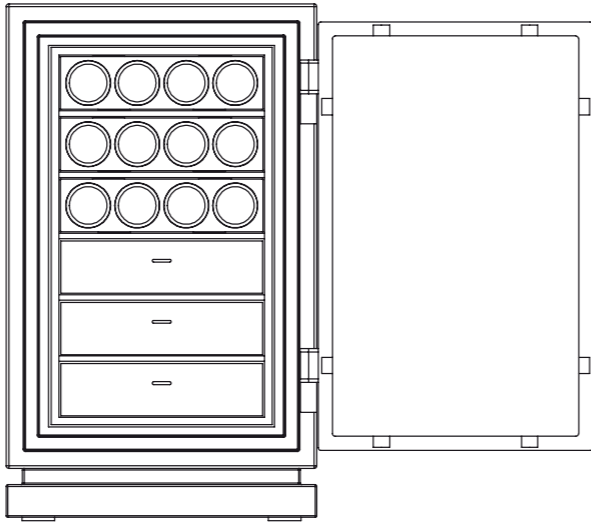

Liberty 1

Height: 51 cm (1.67')
Width: 58 cm (1.90')
Depth: 52 cm (1.70')
(including base and fittings)
Weight: approx. 150 kg (330 lbs)

Version 1

Version 2

Version 3

Each regular drawer can be split in two flat drawers

Liberty 2

Height: 74cm (2.41')
Width: 58 cm (1.90')
Depth: 52 cm (1.70')
(including base and fittings)
Weight: approx. 195 kg (430 lbs)

Version 1

Version 2

Version 3

Version 4

Version 5

Each regular drawer can be split in two flat drawers

Liberty 3

Height: 96 cm (3.15')
Width: 58 cm (1.90')
Depth: 52 cm (1.70')
(including base and fittings)
Weight: approx. 245 kg (540 lbs)

Version 1

Version 2

Version 5

Version 6

Version 3

Version 4

Version 7

Each regular drawer can be split in two flat drawers