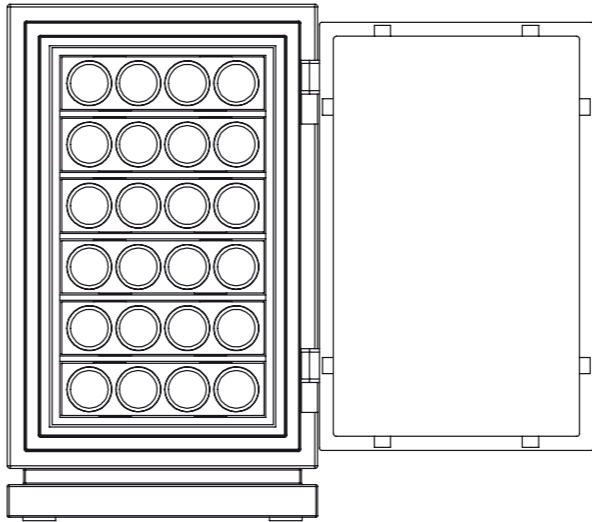

Liberty 1

Height: 51 cm (1.67')
Width: 58 cm (1.90')
Depth: 52 cm (1.70')
(including base and fittings)
Weight: approx. 150 kg (330 lbs)

Version 1

Version 2

Version 3

Each regular drawer can be split in two flat drawers

Liberty 2

Height: 74cm (2.41')
Width: 58 cm (1.90')
Depth: 52 cm (1.70')
(including base and fittings)
Weight: approx. 195 kg (430 lbs)

Version 1

Version 2

Version 3

Version 4

Version 5

Each regular drawer can be split in two flat drawers

Liberty 3

Height: 96 cm (3.15')
Width: 58 cm (1.90')
Depth: 52 cm (1.70')
(including base and fittings)
Weight: approx. 245 kg (540 lbs)

Version 1

Version 2

Version 5

Version 6

Version 3

Version 4

Version 7

Each regular drawer can be split in two flat drawers