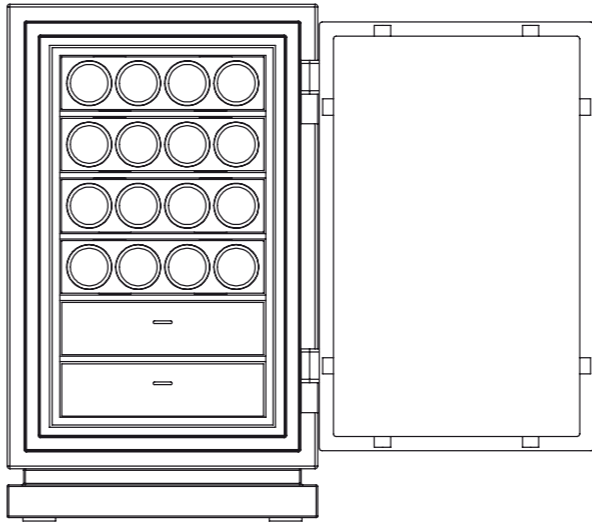

Liberty 1

Height: 51 cm (1.67')
Width: 58 cm (1.90')
Depth: 52 cm (1.70')
(including base and fittings)
Weight: approx. 150 kg (330 lbs)

Version 1

Version 2

Version 3

Each regular drawer can be split in two flat drawers

Liberty 2

Height: 74cm (2.41')
Width: 58 cm (1.90')
Depth: 52 cm (1.70')
(including base and fittings)
Weight: approx. 195 kg (430 lbs)

Version 1

Version 2

Version 3

Version 4

Version 5

Each regular drawer can be split in two flat drawers

Liberty 3

Height: 96 cm (3.15')
Width: 58 cm (1.90')
Depth: 52 cm (1.70')
(including base and fittings)
Weight: approx. 245 kg (540 lbs)

Version 1

Version 2

Version 5

Version 6

Version 3

Version 4

Version 7

Each regular drawer can be split in two flat drawers