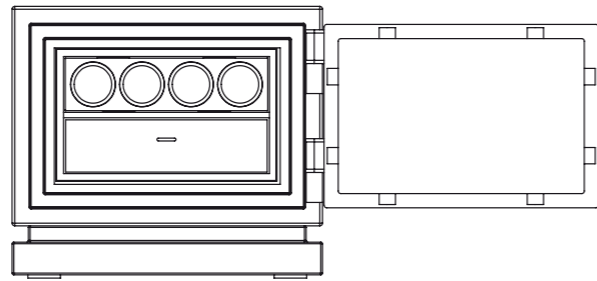

Liberty 1

Height: 51 cm (1.67')
Width: 58 cm (1.90')
Depth: 52 cm (1.70')
(including base and fittings)
Weight: approx. 150 kg (330 lbs)

Version 1

Version 2

Version 3

Each regular drawer can be split in two flat drawers

Liberty 2

Height: 74cm (2.41')
Width: 58 cm (1.90')
Depth: 52 cm (1.70')
(including base and fittings)
Weight: approx. 195 kg (430 lbs)

Version 1

Version 2

Version 3

Version 4

Version 5

Each regular drawer can be split in two flat drawers

Liberty 3

Height: 96 cm (3.15')
Width: 58 cm (1.90')
Depth: 52 cm (1.70')
(including base and fittings)
Weight: approx. 245 kg (540 lbs)

Version 1

Version 2

Version 5

Version 6

Version 3

Version 4