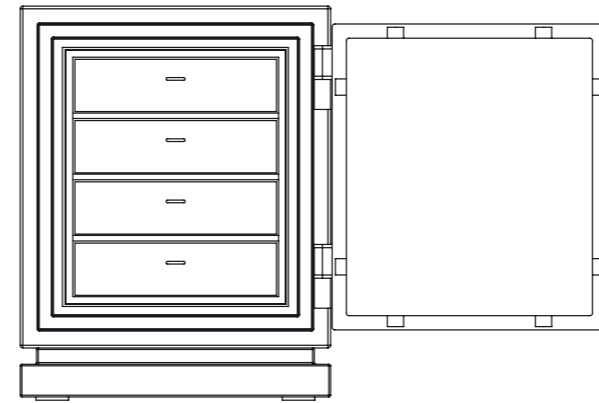

Liberty 1

Height: 51 cm (1.67')
Width: 58 cm (1.90')
Depth: 52 cm (1.70')
(including base and fittings)
Weight: approx. 150 kg (330 lbs)

Version 1

Version 2

Version 3

Each regular drawer can be split in two flat drawers

Liberty 2

Height: 74cm (2.41')
Width: 58 cm (1.90')
Depth: 52 cm (1.70')
(including base and fittings)
Weight: approx. 195 kg (430 lbs)

Version 1

Version 2

Version 3

Version 4

Version 5

Each regular drawer can be split in two flat drawers

Liberty 3

Height: 96 cm (3.15')
Width: 58 cm (1.90')
Depth: 52 cm (1.70')
(including base and fittings)
Weight: approx. 245 kg (540 lbs)

Version 1

Version 2

Version 5

Version 6

Version 3

Version 4