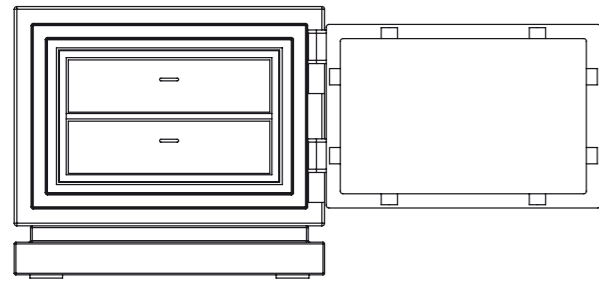

Liberty 1

Height: 51 cm (1.67')
Width: 58 cm (1.90')
Depth: 52 cm (1.70')
(including base and fittings)
Weight: approx. 150 kg (330 lbs)

Version 1

Version 2

Version 3

Each regular drawer can be split in two flat drawers

Liberty 2

Height: 74cm (2.41')
Width: 58 cm (1.90')
Depth: 52 cm (1.70')
(including base and fittings)
Weight: approx. 195 kg (430 lbs)

Version 1

Version 2

Version 3

Version 4

Version 5

Each regular drawer can be split in two flat drawers

Liberty 3

Height: 96 cm (3.15')
Width: 58 cm (1.90')
Depth: 52 cm (1.70')
(including base and fittings)
Weight: approx. 245 kg (540 lbs)

Version 1

Version 2

Version 5

Version 6

Version 3

Version 4

Version 7

Each regular drawer can be split in two flat drawers