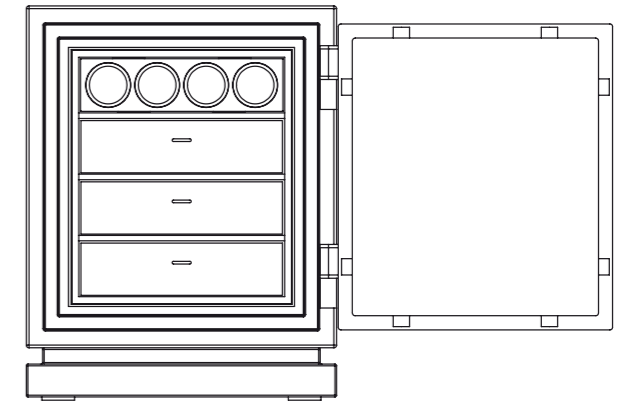

Liberty 1

Height: 51 cm (1.67')
Width: 58 cm (1.90')
Depth: 52 cm (1.70')
(including base and fittings)
Weight: approx. 150 kg (330 lbs)

Version 1

Version 2

Version 3

Each regular drawer can be split in two flat drawers

Liberty 2

Height: 74cm (2.41')
Width: 58 cm (1.90')
Depth: 52 cm (1.70')
(including base and fittings)
Weight: approx. 195 kg (430 lbs)

Version 1

Version 2

Version 3

Version 4

Version 5

Each regular drawer can be split in two flat drawers

Liberty 3

Height: 96 cm (3.15')
Width: 58 cm (1.90')
Depth: 52 cm (1.70')
(including base and fittings)
Weight: approx. 245 kg (540 lbs)

Version 1

Version 2

Version 5

Version 6

Version 3

Version 4