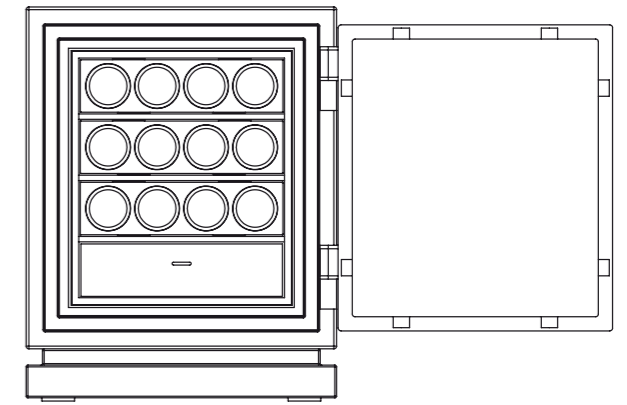

Liberty 1

Height: 51 cm (1.67')
Width: 58 cm (1.90')
Depth: 52 cm (1.70')
(including base and fittings)
Weight: approx. 150 kg (330 lbs)

Version 1

Version 2

Version 3

Each regular drawer can be split in two flat drawers

Liberty 2

Height: 74cm (2.41')
Width: 58 cm (1.90')
Depth: 52 cm (1.70')
(including base and fittings)
Weight: approx. 195 kg (430 lbs)

Version 1

Version 2

Version 3

Version 4

Version 5

Each regular drawer can be split in two flat drawers

Liberty 3

Height: 96 cm (3.15')
Width: 58 cm (1.90')
Depth: 52 cm (1.70')
(including base and fittings)
Weight: approx. 245 kg (540 lbs)

Version 1

Version 2

Version 5

Version 6

Version 3

Version 4