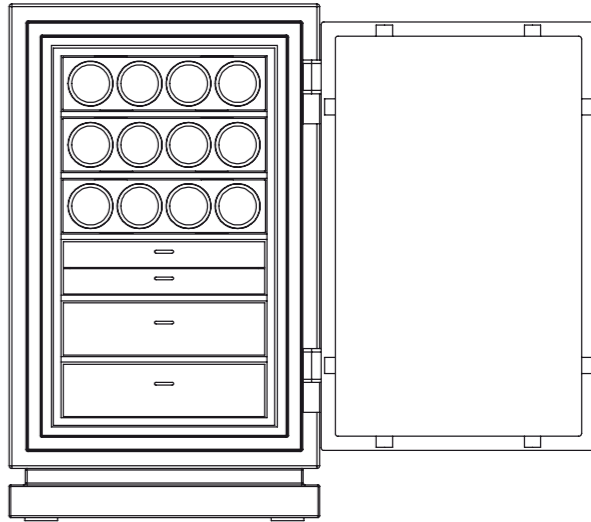

Liberty 1

Height: 51 cm (1.67')
Width: 58 cm (1.90')
Depth: 52 cm (1.70')
(including base and fittings)
Weight: approx. 150 kg (330 lbs)

Version 1

Version 2

Version 3

Each regular drawer can be split in two flat drawers

Liberty 2

Height: 74cm (2.41')
Width: 58 cm (1.90')
Depth: 52 cm (1.70')
(including base and fittings)
Weight: approx. 195 kg (430 lbs)

Version 1

Version 2

Version 3

Version 4

Version 5

Each regular drawer can be split in two flat drawers

Liberty 3

Height: 96 cm (3.15')
Width: 58 cm (1.90')
Depth: 52 cm (1.70')
(including base and fittings)
Weight: approx. 245 kg (540 lbs)

Version 1

Version 2

Version 5

Version 6

Version 3

Version 4

Version 7

Each regular drawer can be split in two flat drawers