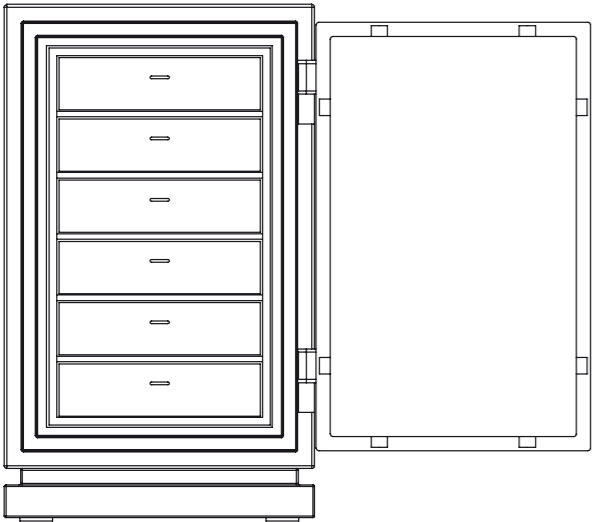

Liberty 1

Height: 51 cm (1.67')
Width: 58 cm (1.90')
Depth: 52 cm (1.70')
(including base and fittings)
Weight: approx. 150 kg (330 lbs)

Version 1

Version 2

Version 3

Each regular drawer can be split in two flat drawers

Liberty 2

Height: 74cm (2.41')
Width: 58 cm (1.90')
Depth: 52 cm (1.70')
(including base and fittings)
Weight: approx. 195 kg (430 lbs)

Version 1

Version 2

Version 3

Version 4

Version 5

Each regular drawer can be split in two flat drawers

Liberty 3

Height: 96 cm (3.15')
Width: 58 cm (1.90')
Depth: 52 cm (1.70')
(including base and fittings)
Weight: approx. 245 kg (540 lbs)

Version 1

Version 2

Version 5

Version 6

Version 3

Version 4

Version 7

Each regular drawer can be split in two flat drawers