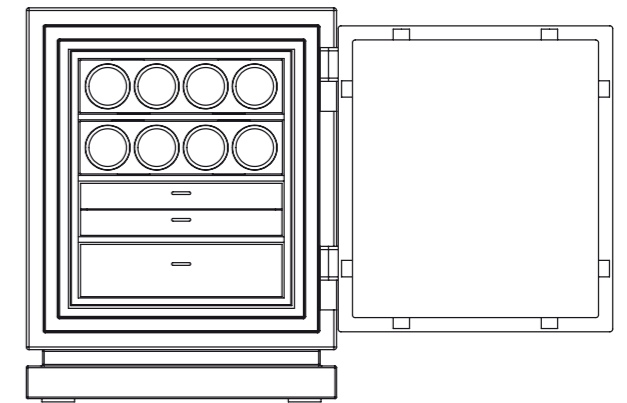

Liberty 1

Height: 51 cm (1.67')
Width: 58 cm (1.90')
Depth: 52 cm (1.70')
(including base and fittings)
Weight: approx. 150 kg (330 lbs)

Version 1

Version 2

Version 3

Each regular drawer can be split in two flat drawers

Liberty 2

Height: 74cm (2.41')
Width: 58 cm (1.90')
Depth: 52 cm (1.70')
(including base and fittings)
Weight: approx. 195 kg (430 lbs)

Version 1

Version 2

Version 3

Version 4

Version 5

Each regular drawer can be split in two flat drawers

Liberty 3

Height: 96 cm (3.15')
Width: 58 cm (1.90')
Depth: 52 cm (1.70')
(including base and fittings)
Weight: approx. 245 kg (540 lbs)

Version 1

Version 2

Version 5

Version 6

Version 3

Version 4