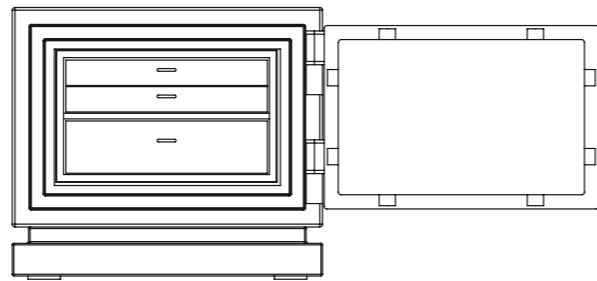

Liberty 1

Height: 51 cm (1.67')
Width: 58 cm (1.90')
Depth: 52 cm (1.70')
(including base and fittings)
Weight: approx. 150 kg (330 lbs)

Version 1

Version 2

Version 3

Each regular drawer can be split in two flat drawers

Liberty 2

Height: 74cm (2.41')
Width: 58 cm (1.90')
Depth: 52 cm (1.70')
(including base and fittings)
Weight: approx. 195 kg (430 lbs)

Version 1

Version 2

Version 3

Version 4

Version 5

Each regular drawer can be split in two flat drawers

Liberty 3

Height: 96 cm (3.15')
Width: 58 cm (1.90')
Depth: 52 cm (1.70')
(including base and fittings)
Weight: approx. 245 kg (540 lbs)

Version 1

Version 2

Version 5

Version 6

Version 3

Version 4

Version 7

Each regular drawer can be split in two flat drawers