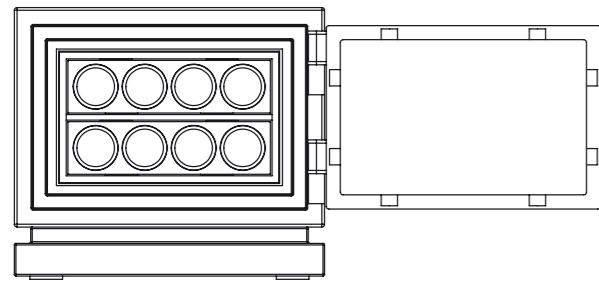

Liberty 1

Height: 51 cm (1.67')
Width: 58 cm (1.90')
Depth: 52 cm (1.70')
(including base and fittings)
Weight: approx. 150 kg (330 lbs)

Version 1

Version 2

Version 3

Each regular drawer can be split in two flat drawers

Liberty 2

Height: 74cm (2.41')
Width: 58 cm (1.90')
Depth: 52 cm (1.70')
(including base and fittings)
Weight: approx. 195 kg (430 lbs)

Version 1

Version 2

Version 3

Version 4

Version 5

Each regular drawer can be split in two flat drawers

Liberty 3

Height: 96 cm (3.15')
Width: 58 cm (1.90')
Depth: 52 cm (1.70')
(including base and fittings)
Weight: approx. 245 kg (540 lbs)

Version 1

Version 2

Version 5

Version 6

Version 3

Version 4