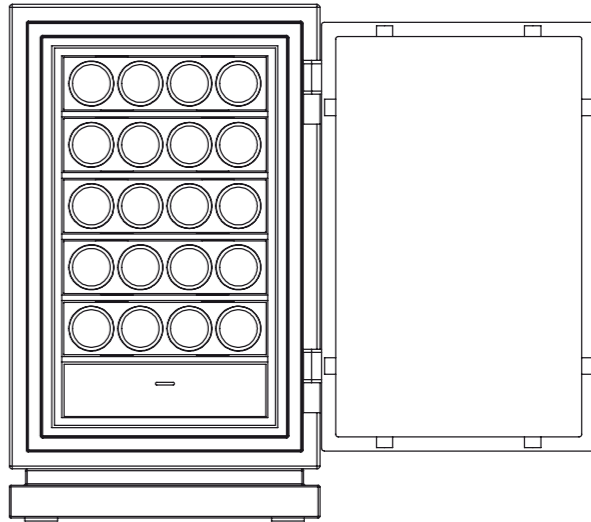

Liberty 1

Height: 51 cm (1.67')
Width: 58 cm (1.90')
Depth: 52 cm (1.70')
(including base and fittings)
Weight: approx. 150 kg (330 lbs)

Version 1

Version 2

Version 3

Each regular drawer can be split in two flat drawers

Liberty 2

Height: 74cm (2.41')
Width: 58 cm (1.90')
Depth: 52 cm (1.70')
(including base and fittings)
Weight: approx. 195 kg (430 lbs)

Version 1

Version 2

Version 3

Version 4

Version 5

Each regular drawer can be split in two flat drawers

Liberty 3

Height: 96 cm (3.15')
Width: 58 cm (1.90')
Depth: 52 cm (1.70')
(including base and fittings)
Weight: approx. 245 kg (540 lbs)

Version 1

Version 2

Version 5

Version 6

Version 3

Version 4

Version 7

Each regular drawer can be split in two flat drawers