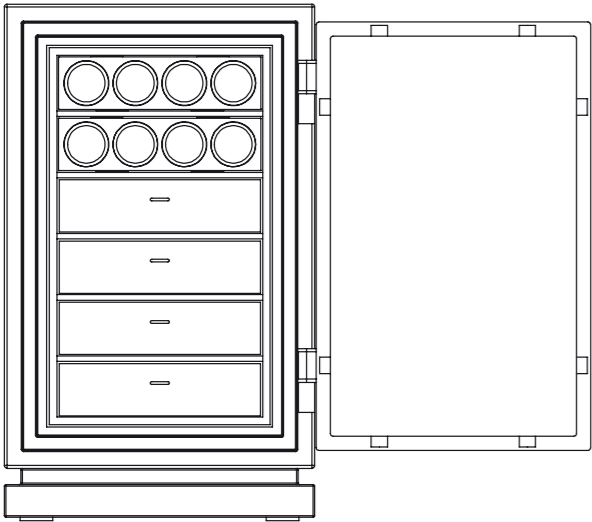

Liberty 1

Height: 51 cm (1.67')
Width: 58 cm (1.90')
Depth: 52 cm (1.70')
(including base and fittings)
Weight: approx. 150 kg (330 lbs)

Version 1

Version 2

Version 3

Each regular drawer can be split in two flat drawers

Liberty 2

Height: 74cm (2.41')
Width: 58 cm (1.90')
Depth: 52 cm (1.70')
(including base and fittings)
Weight: approx. 195 kg (430 lbs)

Version 1

Version 2

Version 3

Version 4

Version 5

Each regular drawer can be split in two flat drawers

Liberty 3

Height: 96 cm (3.15')
Width: 58 cm (1.90')
Depth: 52 cm (1.70')
(including base and fittings)
Weight: approx. 245 kg (540 lbs)

Version 1

Version 2

Version 5

Version 6

Version 3

Version 4

Version 7

Each regular drawer can be split in two flat drawers