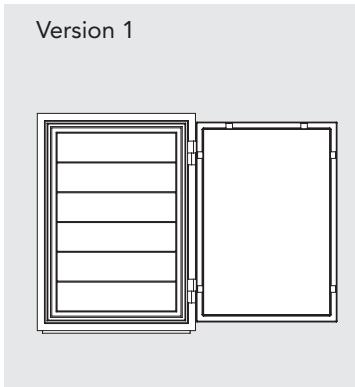

**CONFIGURATIONS**

Dimensions	Focusline 1	Focusline 2
Height:	65 cm (25.59")	84 cm (33.07")
Width:	61 cm (24.02")	61 cm (24.02")
Depth:	52,5 cm (20.67")	52,5 cm (20.67")
Weight: approx.	220 kg (485 lbs)	260 kg (573 lbs)

Focusline 1

Focusline 2

**CONFIGURATIONS**

Dimensions                      Focusline 3

Height:	122 cm	(48.03")
Width:	71 cm	(27.95")
Depth:	52,5 cm	(20.67")
Weight: approx.	395 kg	(870 lbs)

Focusline 3