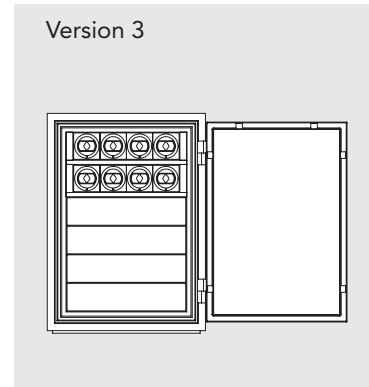

**CONFIGURATIONS**

Dimensions	Focusline 1	Focusline 2
Height:	65 cm (25.59")	84 cm (33.07")
Width:	61 cm (24.02")	61 cm (24.02")
Depth:	52,5 cm (20.67")	52,5 cm (20.67")
Weight: approx.	220 kg (485 lbs)	260 kg (573 lbs)

Focusline 1

Focusline 2

**CONFIGURATIONS**

Dimensions                      Focusline 3

Height:	122 cm	(48.03")
Width:	71 cm	(27.95")
Depth:	52,5 cm	(20.67")
Weight: approx.	395 kg	(870 lbs)

Focusline 3