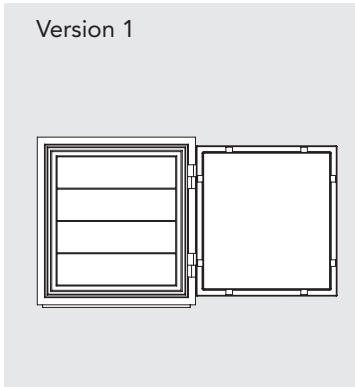

**CONFIGURATIONS**

Dimensions	Focusline 1	Focusline 2
Height:	65 cm (25.59")	84 cm (33.07")
Width:	61 cm (24.02")	61 cm (24.02")
Depth:	52,5 cm (20.67")	52,5 cm (20.67")
Weight: approx.	220 kg (485 lbs)	260 kg (573 lbs)

Focusline 1

Focusline 2

**CONFIGURATIONS**

Dimensions                      Focusline 3

Height:	122 cm	(48.03")
Width:	71 cm	(27.95")
Depth:	52,5 cm	(20.67")
Weight: approx.	395 kg	(870 lbs)

Focusline 3