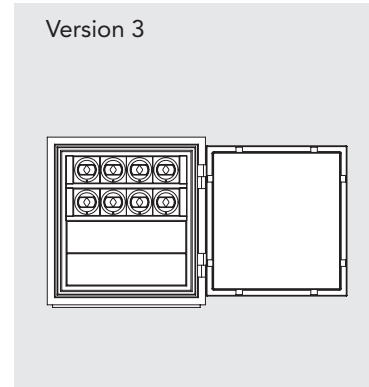

**CONFIGURATIONS**

Dimensions	Focusline 1	Focusline 2
Height:	65 cm (25.59")	84 cm (33.07")
Width:	61 cm (24.02")	61 cm (24.02")
Depth:	52,5 cm (20.67")	52,5 cm (20.67")
Weight: approx.	220 kg (485 lbs)	260 kg (573 lbs)

Focusline 1

Focusline 2

**CONFIGURATIONS**

Dimensions                      Focusline 3

Height:	122 cm	(48.03")
Width:	71 cm	(27.95")
Depth:	52,5 cm	(20.67")
Weight: approx.	395 kg	(870 lbs)

Focusline 3