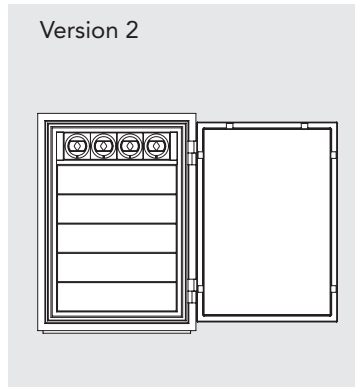

**CONFIGURATIONS**

Dimensions	Focusline 1	Focusline 2
Height:	65 cm (25.59")	84 cm (33.07")
Width:	61 cm (24.02")	61 cm (24.02")
Depth:	52,5 cm (20.67")	52,5 cm (20.67")
Weight: approx.	220 kg (485 lbs)	260 kg (573 lbs)

Focusline 1

Focusline 2

**CONFIGURATIONS**

Dimensions                      Focusline 3

Height:	122 cm	(48.03")
Width:	71 cm	(27.95")
Depth:	52,5 cm	(20.67")
Weight: approx.	395 kg	(870 lbs)

Focusline 3