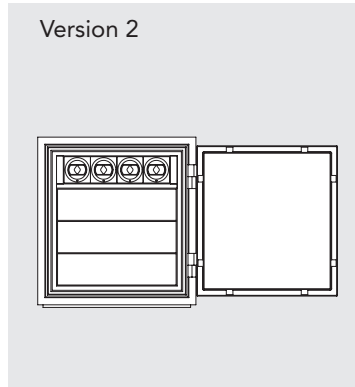

**CONFIGURATIONS**

Dimensions	Focusline 1	Focusline 2
Height:	65 cm (25.59")	84 cm (33.07")
Width:	61 cm (24.02")	61 cm (24.02")
Depth:	52,5 cm (20.67")	52,5 cm (20.67")
Weight: approx.	220 kg (485 lbs)	260 kg (573 lbs)

Focusline 1

Focusline 2

**CONFIGURATIONS**

Dimensions                      Focusline 3

Height:	122 cm	(48.03")
Width:	71 cm	(27.95")
Depth:	52,5 cm	(20.67")
Weight: approx.	395 kg	(870 lbs)

Focusline 3