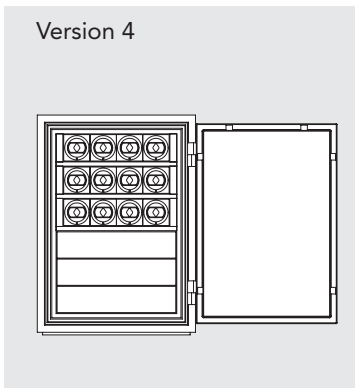

**CONFIGURATIONS**

Dimensions	Focusline 1	Focusline 2
Height:	65 cm (25.59")	84 cm (33.07")
Width:	61 cm (24.02")	61 cm (24.02")
Depth:	52,5 cm (20.67")	52,5 cm (20.67")
Weight: approx.	220 kg (485 lbs)	260 kg (573 lbs)

Focusline 1

Focusline 2

**CONFIGURATIONS**

Dimensions                      Focusline 3

Height:	122 cm	(48.03")
Width:	71 cm	(27.95")
Depth:	52,5 cm	(20.67")
Weight: approx.	395 kg	(870 lbs)

Focusline 3